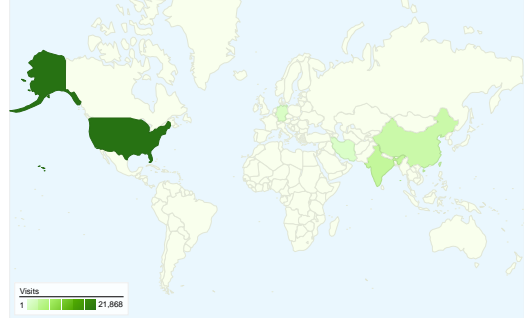

Map Overlay world