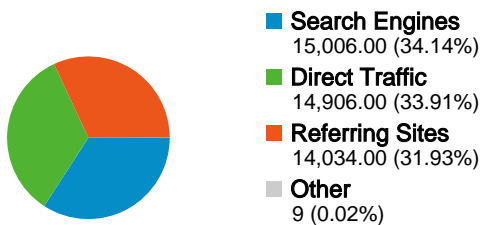

## Site Usage

43,955 Visits

78.64% Bounce Rate

67,008 Pageviews

00:02:15 Avg. Time on Site

1.52 Pages/Visit

48.95% % New Visits

## Visitors Overview

**Visitors**  
21,927

## Traffic Sources Overview

## 43,955 visits came from 137 countries/territories

Site Usage

Country/Territory	Visits	Pages/Visit	Avg. Time on Site	% New Visits	Bounce Rate
<b>United States</b>	<b>21,868</b>	1.50	00:02:34	32.73%	78.10%
<b>India</b>	<b>3,683</b>	1.43	00:02:01	71.38%	79.23%
<b>China</b>	<b>2,825</b>	1.53	00:01:58	60.99%	77.45%
<b>Germany</b>	<b>988</b>	1.55	00:01:37	67.91%	81.48%
<b>Iran</b>	<b>793</b>	1.30	00:01:21	68.47%	83.73%
<b>Canada</b>	<b>714</b>	2.28	00:02:37	67.93%	73.81%
<b>Turkey</b>	<b>553</b>	1.38	00:01:23	69.26%	80.47%
<b>Romania</b>	<b>517</b>	1.38	00:01:21	52.42%	83.37%
<b>Indonesia</b>	<b>513</b>	1.32	00:03:55	66.67%	85.58%