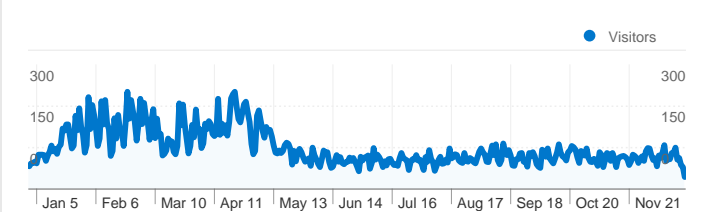

## Site Usage

43,955 Visits

78.64% Bounce Rate

67,008 Pageviews

00:02:15 Avg. Time on Site

1.52 Pages/Visit

48.95% % New Visits

## Visitors Overview

**Visitors**  
21,927

## 43,955 visits came from 137 countries/territories

Site Usage

Country/Territory	Visits	Pages/Visit	Avg. Time on Site	% New Visits	Bounce Rate
<b>United States</b>	<b>21,868</b>	1.50	00:02:34	32.73%	78.10%
<b>India</b>	<b>3,683</b>	1.43	00:02:01	71.38%	79.23%
<b>China</b>	<b>2,825</b>	1.53	00:01:58	60.99%	77.45%
<b>Germany</b>	<b>988</b>	1.55	00:01:37	67.91%	81.48%
<b>Iran</b>	<b>793</b>	1.30	00:01:21	68.47%	83.73%
<b>Canada</b>	<b>714</b>	2.28	00:02:37	67.93%	73.81%
<b>Turkey</b>	<b>553</b>	1.38	00:01:23	69.26%	80.47%
<b>Romania</b>	<b>517</b>	1.38	00:01:21	52.42%	83.37%
<b>Indonesia</b>	<b>513</b>	1.32	00:03:55	66.67%	85.58%

# Content Overview

Comparing to: Site

Pages on this site were viewed a total of 67,008 times

 67,008 Pageviews

 44,197 Unique Views

 78.64% Bounce Rate