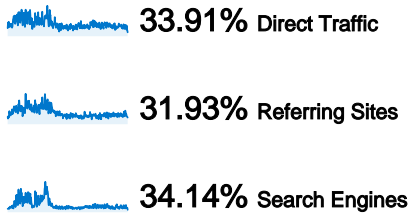

- **Search Engines**
  15,006.00 (34.14%)
- **Direct Traffic**
  14,906.00 (33.91%)
- **Referring Sites**
  14,034.00 (31.93%)
- **Other**
  9 (0.02%)

Top Traffic Sources

Sources	Visits	% visits	Keywords	Visits	% visits
(direct) ((none))	14,906	33.91%	ece 476	3,043	20.28%
google (organic)	14,287	32.50%	ece 4760	1,956	13.03%
nbb.cornell.edu (referral)	2,185	4.97%	ece476	921	6.14%
courses.cit.cornell.edu	1,405	3.20%	cornell ece 476	740	4.93%
olimex.com (referral)	1,257	2.86%	ece4760	289	1.93%