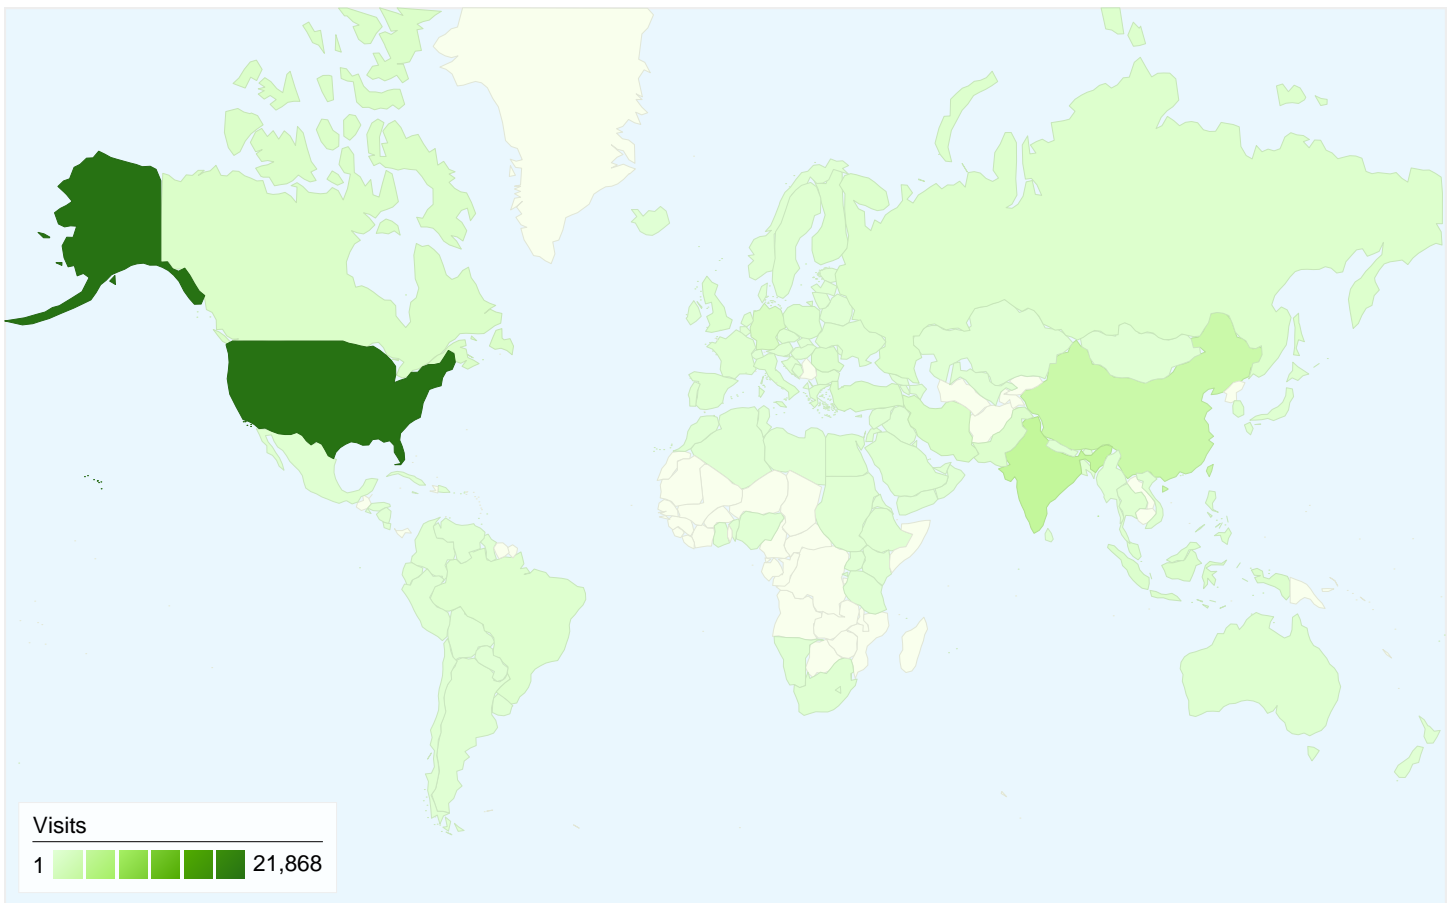

## Visitors Overview

**Visitors**  
21,927

# Visitors Overview

Comparing to: Site

**21,927 people visited this site**

**43,955 Visits**

**21,927 Absolute Unique Visitors**

**67,008 Pageviews**

**1.52 Average Pageviews**

**00:02:15 Time on Site**

**All traffic sources sent a total of 43,955 visits**

- Search Engines**  
15,006.00 (34.14%)
- Direct Traffic**  
14,906.00 (33.91%)
- Referring Sites**  
14,034.00 (31.93%)
- Other**  
9 (0.02%)

**Top Traffic Sources**

## 43,955 visits came from 137 countries/territories

Site Usage

Country/Territory	Visits	Pages/Visit	Avg. Time on Site	% New Visits	Bounce Rate
<b>United States</b>	<b>21,868</b>	1.50	00:02:34	32.73%	78.10%
<b>India</b>	<b>3,683</b>	1.43	00:02:01	71.38%	79.23%
<b>China</b>	<b>2,825</b>	1.53	00:01:58	60.99%	77.45%
<b>Germany</b>	<b>988</b>	1.55	00:01:37	67.91%	81.48%
<b>Iran</b>	<b>793</b>	1.30	00:01:21	68.47%	83.73%
<b>Canada</b>	<b>714</b>	2.28	00:02:37	67.93%	73.81%
<b>Turkey</b>	<b>553</b>	1.38	00:01:23	69.26%	80.47%
<b>Romania</b>	<b>517</b>	1.38	00:01:21	52.42%	83.37%
<b>Indonesia</b>	<b>513</b>	1.32	00:03:55	66.67%	85.58%