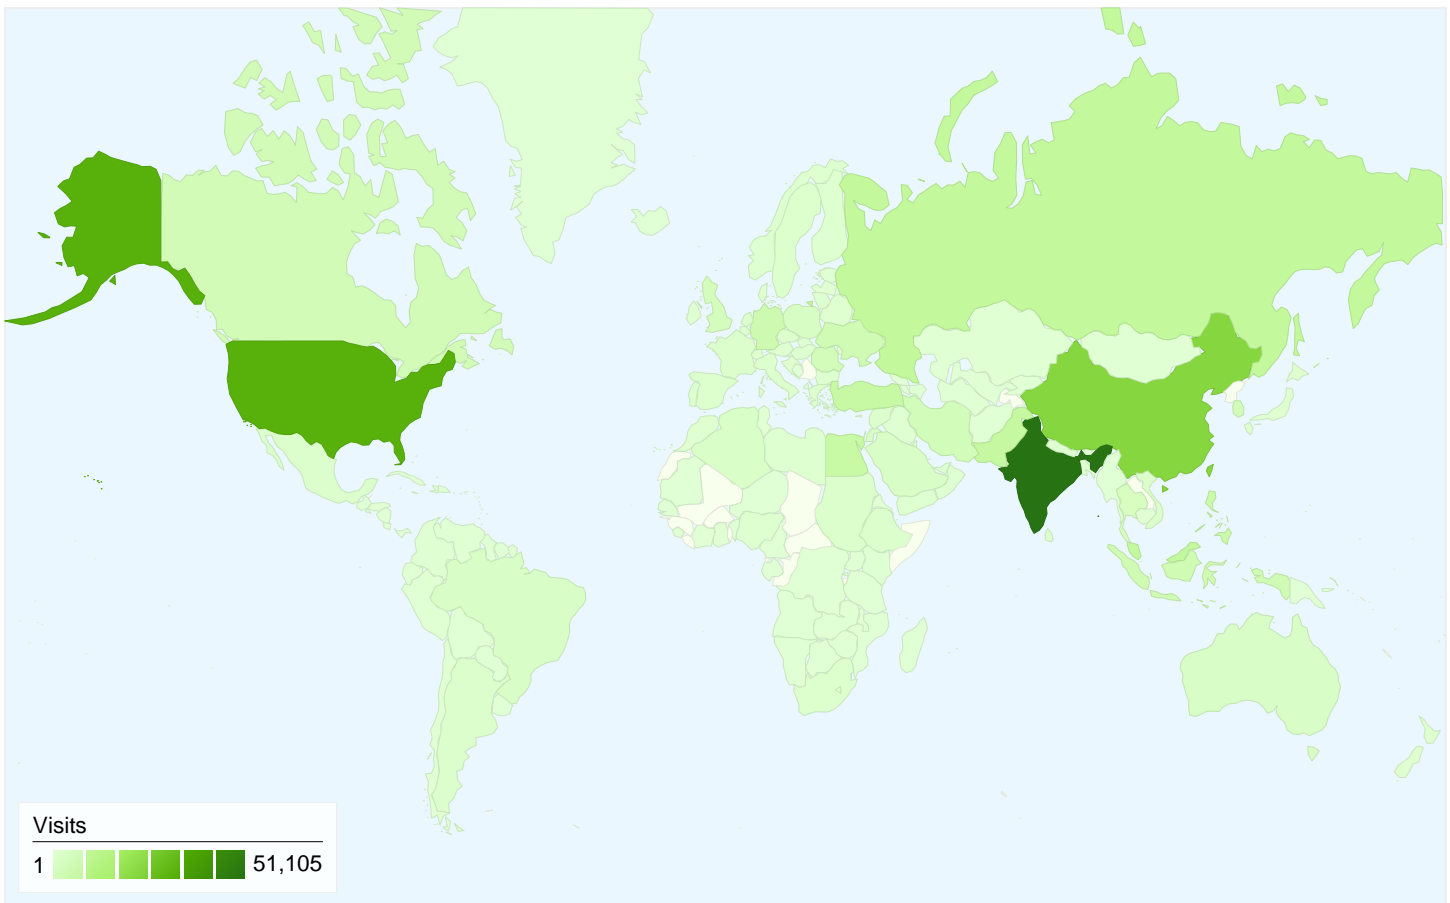

64.26% % New Visits

Visitors Overview

Visitors
164,306

Map Overlay world

Traffic Sources Overview

- **Referring Sites**
107,013.00 (42.37%)
- **Direct Traffic**
78,868.00 (31.23%)
- **Search Engines**
66,613.00 (26.38%)
- **Other**
48 (0.02%)

Visitors Overview

Comparing to: Site

164,306 people visited this site

252,542 Visits

164,306 Absolute Unique Visitors

546,557 Pageviews

2.16 Average Pageviews

00:04:01 Time on Site

Traffic Sources Overview

Comparing to: Site

All traffic sources sent a total of 252,542 visits

31.23% Direct Traffic

42.37% Referring Sites

26.38% Search Engines

- **Referring Sites**
107,013.00 (42.37%)
- **Direct Traffic**
78,868.00 (31.23%)
- **Search Engines**
66,613.00 (26.38%)
- **Other**
48 (0.02%)

Map Overlay

Comparing to: Site

252,542 visits came from 183 countries/territories

Site Usage

Country/Territory	Visits	Pages/Visit	Avg. Time on Site	% New Visits	Bounce Rate
India	51,105	2.45	00:05:35	67.76%	62.06%
United States	32,513	2.01	00:02:56	68.95%	72.25%
China	23,255	1.93	00:03:17	59.06%	69.28%
Russia	8,395	1.53	00:01:29	53.63%	85.23%
Malaysia	8,155	2.31	00:05:34	61.02%	65.42%
Pakistan	7,605	2.20	00:04:34	71.35%	69.06%
Turkey	7,373	2.44	00:03:21	64.89%	68.90%
Egypt	7,088	2.02	00:04:05	65.25%	70.37%
Philippines	6,279	2.70	00:06:52	67.26%	59.71%