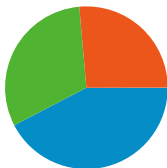

Dashboard

Comparing to: Site

Site Usage

252,542 Visits

69.17% Bounce Rate

546,557 Pageviews

00:04:01 Avg. Time on Site

2.16 Pages/Visit

64.26% % New Visits

Visitors Overview

Visitors
164,306

Map Overlay world

Traffic Sources Overview

- **Referring Sites**
107,013.00 (42.37%)
- **Direct Traffic**
78,868.00 (31.23%)
- **Search Engines**
66,613.00 (26.38%)
- **Other**
48 (0.02%)

Visitors Overview

Comparing to: Site

164,306 people visited this site

252,542 Visits

164,306 Absolute Unique Visitors

546,557 Pageviews

2.16 Average Pageviews

00:04:01 Time on Site