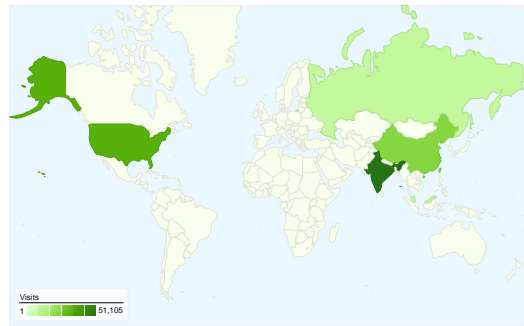

64.26% % New Visits

Visitors Overview

Visitors
164,306

Map Overlay world

Traffic Sources Overview

- **Referring Sites**
107,013.00 (42.37%)
- **Direct Traffic**
78,868.00 (31.23%)
- **Search Engines**
66,613.00 (26.38%)
- **Other**
48 (0.02%)

Visitors Overview

Comparing to: Site

164,306 people visited this site

252,542 Visits

164,306 Absolute Unique Visitors

546,557 Pageviews

2.16 Average Pageviews

00:04:01 Time on Site

Map Overlay

Comparing to: Site

252,542 visits came from 183 countries/territories

Site Usage

Country/Territory	Visits	Pages/Visit	Avg. Time on Site	% New Visits	Bounce Rate
India	51,105	2.45	00:05:35	67.76%	62.06%
United States	32,513	2.01	00:02:56	68.95%	72.25%
China	23,255	1.93	00:03:17	59.06%	69.28%
Russia	8,395	1.53	00:01:29	53.63%	85.23%
Malaysia	8,155	2.31	00:05:34	61.02%	65.42%
Pakistan	7,605	2.20	00:04:34	71.35%	69.06%
Turkey	7,373	2.44	00:03:21	64.89%	68.90%
Egypt	7,088	2.02	00:04:05	65.25%	70.37%
Philippines	6,279	2.70	00:06:52	67.26%	59.71%

Germany	5,502	1.96	00:02:54	66.07%	73.39%
					1 - 10 of 183

Content Overview

Comparing to: Site

Pages on this site were viewed a total of 546,557 times

 546,557 Pageviews

 252,728 Unique Views

 69.17% Bounce Rate