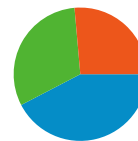

Traffic Sources Overview

Comparing to: Site

All traffic sources sent a total of 252,542 visits

31.23% Direct Traffic

42.37% Referring Sites

26.38% Search Engines

- **Referring Sites**
107,013.00 (42.37%)
- **Direct Traffic**
78,868.00 (31.23%)
- **Search Engines**
66,613.00 (26.38%)
- **Other**
48 (0.02%)

Top Traffic Sources

Sources	Visits	% visits	Keywords	Visits	% visits
(direct) ((none))	78,868	31.23%	cornell university projects	4,410	6.62%
google (organic)	61,336	24.29%	microcontroller projects	4,260	6.40%
reddit.com (referral)	9,316	3.69%	ece projects	2,691	4.04%
kmitl.ac.th (referral)	7,525	2.98%	final project	2,565	3.85%
olimex.com (referral)	5,242	2.08%	cornell projects	1,574	2.36%