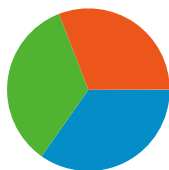

Dashboard

Comparing to: Site

Site Usage

40,318 Visits

80.46% Bounce Rate

58,314 Pageviews

00:01:51 Avg. Time on Site

1.45 Pages/Visit

52.49% % New Visits

Visitors Overview

Visitors
21,594

Map Overlay

Traffic Sources Overview

- **Direct Traffic**
14,008.00 (34.74%)
- **Search Engines**
13,855.00 (34.36%)
- **Referring Sites**
12,444.00 (30.86%)
- **Other**
11 (0.03%)