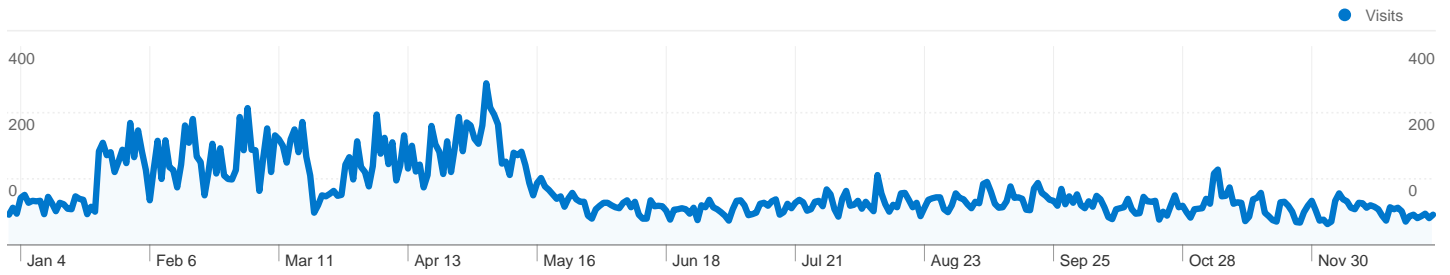

All traffic sources sent a total of 40,318 visits

34.74% Direct Traffic

30.86% Referring Sites

34.36% Search Engines

- Direct Traffic
  14,008.00 (34.74%)
- Search Engines
  13,855.00 (34.36%)
- Referring Sites
  12,444.00 (30.86%)
- Other
  11 (0.03%)

Top Traffic Sources

Sources	Visits	% visits	Keywords	Visits	% visits
(direct) ((none))	14,008	34.74%	ece 4760	2,334	16.85%
google (organic)	13,266	32.90%	ece 476	1,324	9.56%
courses.cit.cornell.edu	2,859	7.09%	ece4760	557	4.02%
nbb.cornell.edu (referral)	1,470	3.65%	ece476	513	3.70%
olimex.com (referral)	1,225	3.04%	cornell ece 4760	296	2.14%