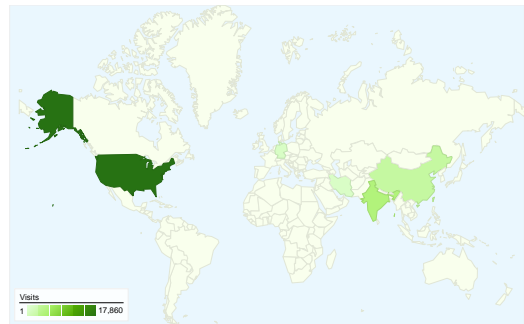

Dashboard

Comparing to: Site

Site Usage

40,318 Visits

80.46% Bounce Rate

58,314 Pageviews

00:01:51 Avg. Time on Site

1.45 Pages/Visit

52.49% % New Visits

Visitors Overview

Visitors
21,594

Map Overlay

Traffic Sources Overview

- **Direct Traffic**
14,008.00 (34.74%)
- **Search Engines**
13,855.00 (34.36%)
- **Referring Sites**
12,444.00 (30.86%)
- **Other**
11 (0.03%)

All traffic sources sent a total of 40,318 visits

 34.74% Direct Traffic

 30.86% Referring Sites

 34.36% Search Engines

- Direct Traffic
14,008.00 (34.74%)
- Search Engines
13,855.00 (34.36%)
- Referring Sites
12,444.00 (30.86%)
- Other
11 (0.03%)

Map Overlay

Comparing to: Site

40,318 visits came from 134 countries/territories

Site Usage

Country/Territory	Visits	Pages/Visit	Avg. Time on Site	% New Visits	Bounce Rate
United States	17,860	1.41	00:01:59	37.53%	79.95%
India	4,702	1.32	00:01:37	71.10%	81.69%
China	2,727	1.62	00:02:15	62.01%	75.83%
Germany	810	1.48	00:01:44	70.12%	81.48%
Iran	757	1.20	00:00:59	70.94%	87.85%
Russia	638	1.19	00:00:44	39.03%	90.28%
Canada	634	2.24	00:03:53	60.57%	72.24%
Indonesia	585	1.17	00:00:56	71.28%	89.57%
Turkey	556	1.32	00:01:01	65.47%	81.83%