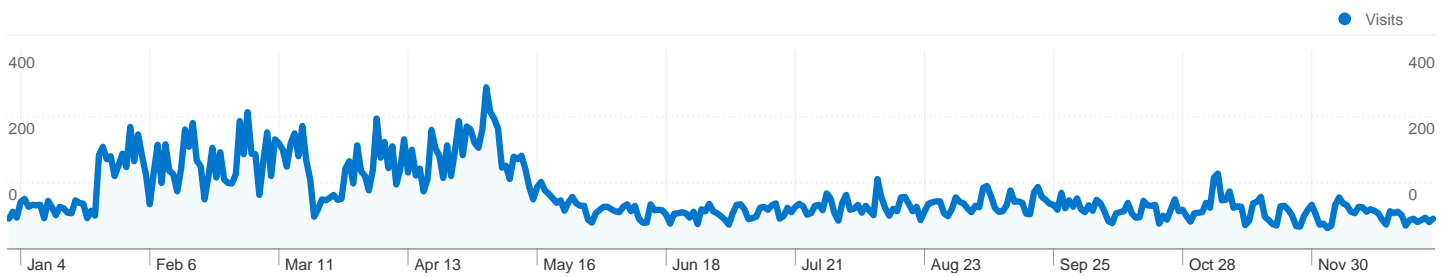

Dashboard

Comparing to: Site

Site Usage

40,318 Visits

80.46% Bounce Rate

58,314 Pageviews

00:01:51 Avg. Time on Site

1.45 Pages/Visit

52.49% % New Visits

Visitors Overview

Visitors
21,594

Map Overlay

Traffic Sources Overview

- **Direct Traffic**
14,008.00 (34.74%)
- **Search Engines**
13,855.00 (34.36%)
- **Referring Sites**
12,444.00 (30.86%)
- **Other**
11 (0.03%)

Comparing to: Site

21,594 people visited this site

 **40,318** Visits

 **21,594** Absolute Unique Visitors

 **58,314** Pageviews

 **1.45** Average Pageviews

 **00:01:51** Time on Site

 **80.46%** Bounce Rate

Map Overlay

Comparing to: Site

40,318 visits came from 134 countries/territories

Site Usage

Country/Territory	Visits	Pages/Visit	Avg. Time on Site	% New Visits	Bounce Rate
United States	17,860	1.41	00:01:59	37.53%	79.95%
India	4,702	1.32	00:01:37	71.10%	81.69%
China	2,727	1.62	00:02:15	62.01%	75.83%
Germany	810	1.48	00:01:44	70.12%	81.48%
Iran	757	1.20	00:00:59	70.94%	87.85%
Russia	638	1.19	00:00:44	39.03%	90.28%
Canada	634	2.24	00:03:53	60.57%	72.24%
Indonesia	585	1.17	00:00:56	71.28%	89.57%
Turkey	556	1.32	00:01:01	65.47%	81.83%