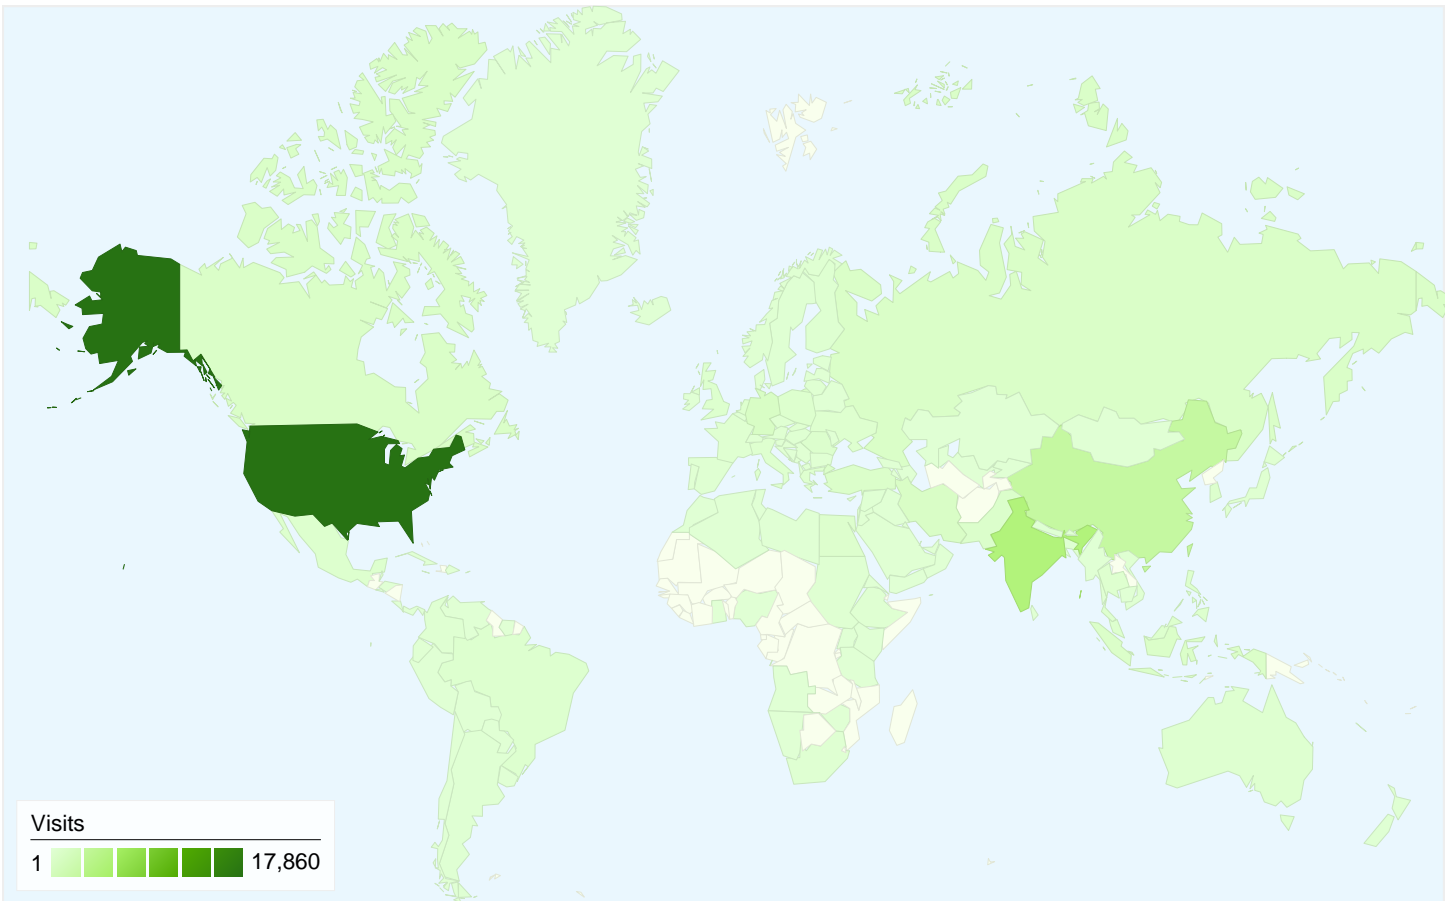

52.49% % New Visits

Visitors Overview

Visitors
21,594

Map Overlay

Traffic Sources Overview

- **Direct Traffic**
14,008.00 (34.74%)
- **Search Engines**
13,855.00 (34.36%)
- **Referring Sites**
12,444.00 (30.86%)
- **Other**
11 (0.03%)

Comparing to: Site

21,594 people visited this site

 **40,318** Visits

 **21,594** Absolute Unique Visitors

 **58,314** Pageviews

 **1.45** Average Pageviews

 **00:01:51** Time on Site

 **80.46%** Bounce Rate

All traffic sources sent a total of 40,318 visits

 34.74% Direct Traffic

 30.86% Referring Sites

 34.36% Search Engines

- Direct Traffic
14,008.00 (34.74%)
- Search Engines
13,855.00 (34.36%)
- Referring Sites
12,444.00 (30.86%)
- Other
11 (0.03%)

Map Overlay

Comparing to: Site

40,318 visits came from 134 countries/territories

Site Usage

Country/Territory	Visits	Pages/Visit	Avg. Time on Site	% New Visits	Bounce Rate
United States	17,860	1.41	00:01:59	37.53%	79.95%
India	4,702	1.32	00:01:37	71.10%	81.69%
China	2,727	1.62	00:02:15	62.01%	75.83%
Germany	810	1.48	00:01:44	70.12%	81.48%
Iran	757	1.20	00:00:59	70.94%	87.85%
Russia	638	1.19	00:00:44	39.03%	90.28%
Canada	634	2.24	00:03:53	60.57%	72.24%
Indonesia	585	1.17	00:00:56	71.28%	89.57%
Turkey	556	1.32	00:01:01	65.47%	81.83%