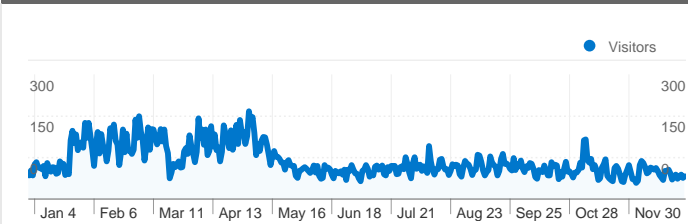

Dashboard

Comparing to: Site

Site Usage

40,318 Visits

80.46% Bounce Rate

58,314 Pageviews

00:01:51 Avg. Time on Site

1.45 Pages/Visit

52.49% % New Visits

Visitors Overview

Visitors
21,594

Map Overlay

Traffic Sources Overview

- **Direct Traffic**
14,008.00 (34.74%)
- **Search Engines**
13,855.00 (34.36%)
- **Referring Sites**
12,444.00 (30.86%)
- **Other**
11 (0.03%)

Comparing to: Site

21,594 people visited this site

 **40,318** Visits

 **21,594** Absolute Unique Visitors

 **58,314** Pageviews

 **1.45** Average Pageviews

 **00:01:51** Time on Site

 **80.46%** Bounce Rate

Map Overlay

Comparing to: Site

40,318 visits came from 134 countries/territories

Site Usage

Country/Territory	Visits	Pages/Visit	Avg. Time on Site	% New Visits	Bounce Rate
United States	17,860	1.41	00:01:59	37.53%	79.95%
India	4,702	1.32	00:01:37	71.10%	81.69%
China	2,727	1.62	00:02:15	62.01%	75.83%
Germany	810	1.48	00:01:44	70.12%	81.48%
Iran	757	1.20	00:00:59	70.94%	87.85%
Russia	638	1.19	00:00:44	39.03%	90.28%
Canada	634	2.24	00:03:53	60.57%	72.24%
Indonesia	585	1.17	00:00:56	71.28%	89.57%
Turkey	556	1.32	00:01:01	65.47%	81.83%