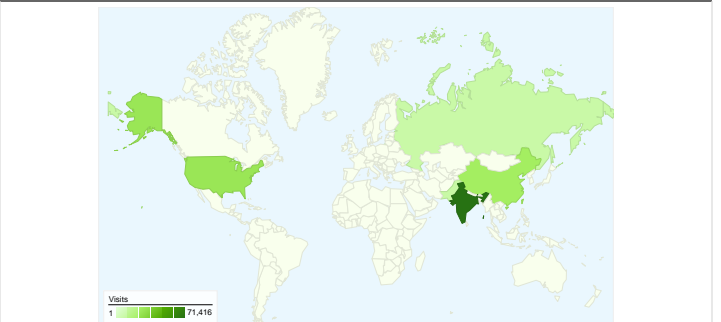

Map Overlay