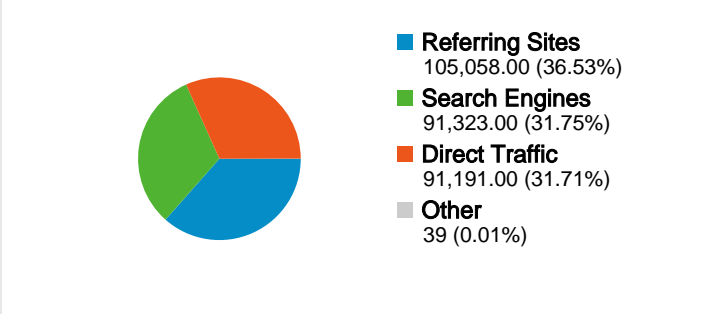

Traffic Sources Overview

Content Overview

Pages	Pageviews	% Pageviews
/courses/ee476/FinalProjects/	292,610	50.84%
/ee476/FinalProjects/	277,856	48.27%
/Courses/ee476/FinalProjects/	754	0.13%
/search?q=cache:S8nE9SNixN	233	0.04%
/courses/eceprojectsland/STUD	157	0.03%