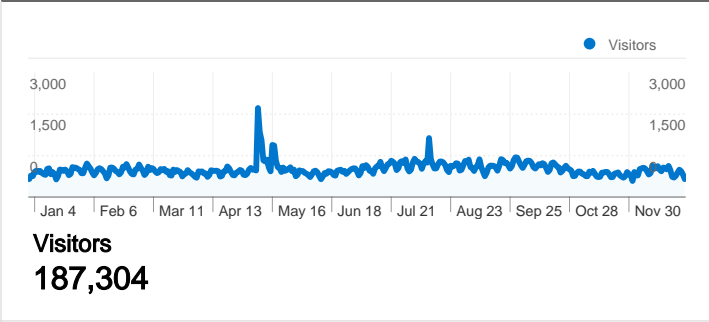

Site Usage

287,611 Visits

71.13% Bounce Rate

575,577 Pageviews

00:03:37 Avg. Time on Site

2.00 Pages/Visit

64.20% % New Visits

Visitors Overview

Visitors Overview

Comparing to: Site

187,304 people visited this site

 **287,611 Visits**

 **187,304 Absolute Unique Visitors**

 **575,577 Pageviews**

 **2.00 Average Pageviews**

 **00:03:37 Time on Site**

Traffic Sources Overview

Comparing to: Site

All traffic sources sent a total of 287,611 visits

31.71% Direct Traffic

36.53% Referring Sites

31.75% Search Engines

- **Referring Sites**
105,058.00 (36.53%)
- **Search Engines**
91,323.00 (31.75%)
- **Direct Traffic**
91,191.00 (31.71%)
- **Other**
39 (0.01%)