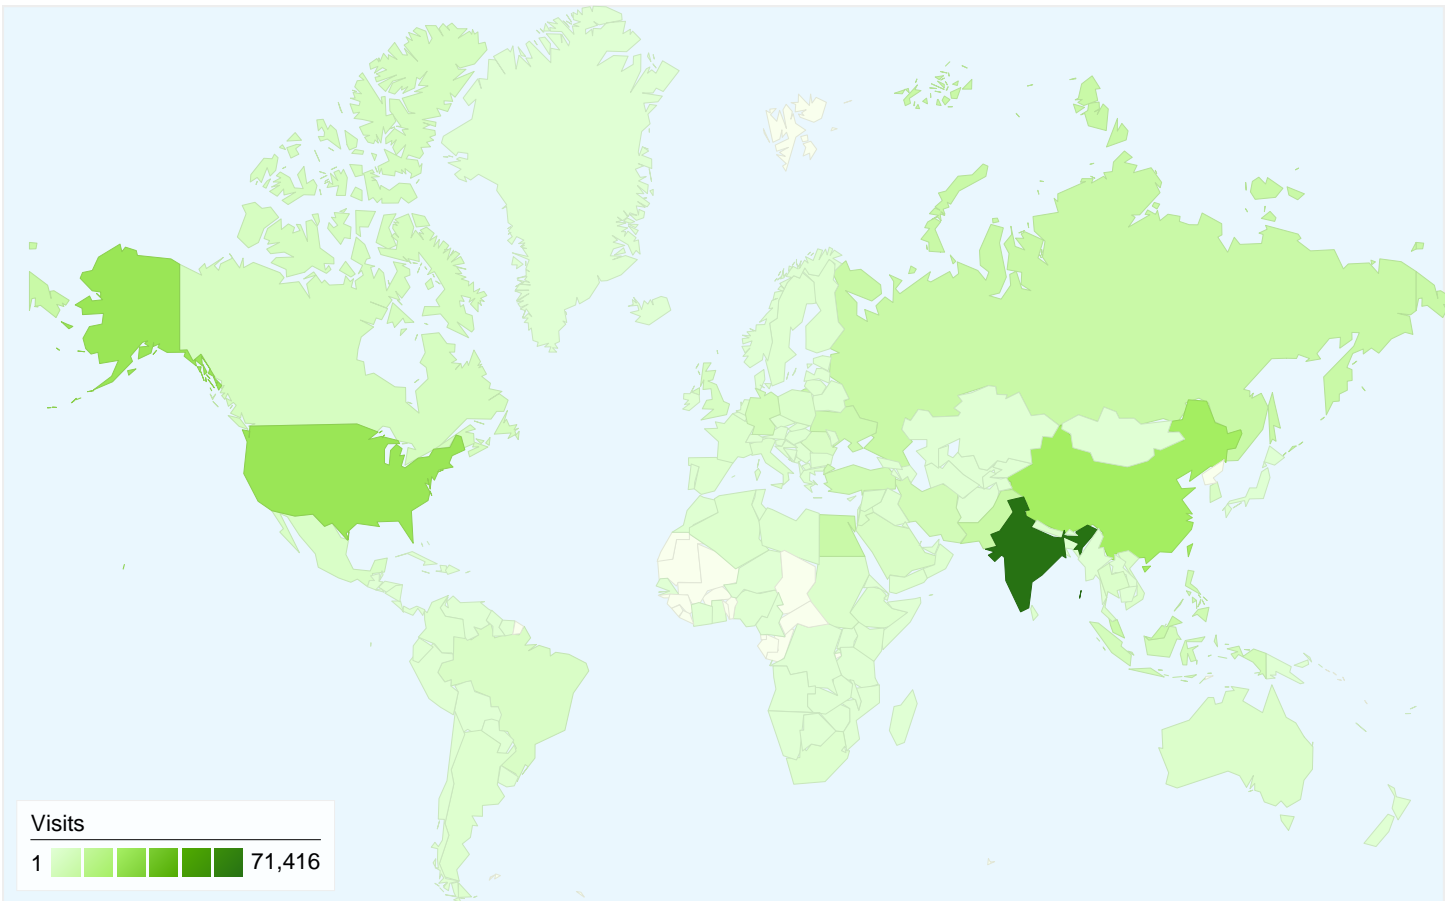

Site Usage

287,611 Visits

71.13% Bounce Rate

575,577 Pageviews

00:03:37 Avg. Time on Site

2.00 Pages/Visit

64.20% % New Visits

Visitors Overview

Visitors Overview

Comparing to: Site

187,304 people visited this site

 **287,611 Visits**

 **187,304 Absolute Unique Visitors**

 **575,577 Pageviews**

 **2.00 Average Pageviews**

 **00:03:37 Time on Site**

Traffic Sources Overview

Comparing to: Site

All traffic sources sent a total of 287,611 visits

31.71% Direct Traffic

36.53% Referring Sites

31.75% Search Engines

- **Referring Sites**
105,058.00 (36.53%)
- **Search Engines**
91,323.00 (31.75%)
- **Direct Traffic**
91,191.00 (31.71%)
- **Other**
39 (0.01%)

Map Overlay

Comparing to: Site

287,611 visits came from 181 countries/territories

Site Usage

| Country/Territory | Visits | Pages/Visit | Avg. Time on Site | % New Visits | Bounce Rate |
|-------------------|--------|-------------|-------------------|--------------|-------------|
| India | 71,416 | 2.22 | 00:04:52 | 69.15% | 64.16% |
| United States | 27,141 | 1.99 | 00:02:55 | 64.19% | 71.24% |
| China | 24,311 | 1.99 | 00:03:24 | 59.32% | 69.24% |
| Pakistan | 10,084 | 1.92 | 00:03:48 | 68.87% | 72.51% |
| Russia | 9,606 | 1.41 | 00:01:20 | 49.00% | 85.90% |
| Egypt | 9,401 | 1.73 | 00:03:19 | 65.56% | 74.93% |
| Malaysia | 8,906 | 1.93 | 00:03:53 | 64.44% | 73.73% |
| Ukraine | 7,737 | 1.25 | 00:00:57 | 31.90% | 90.71% |
| Philippines | 7,109 | 2.34 | 00:05:54 | 67.65% | 65.37% |