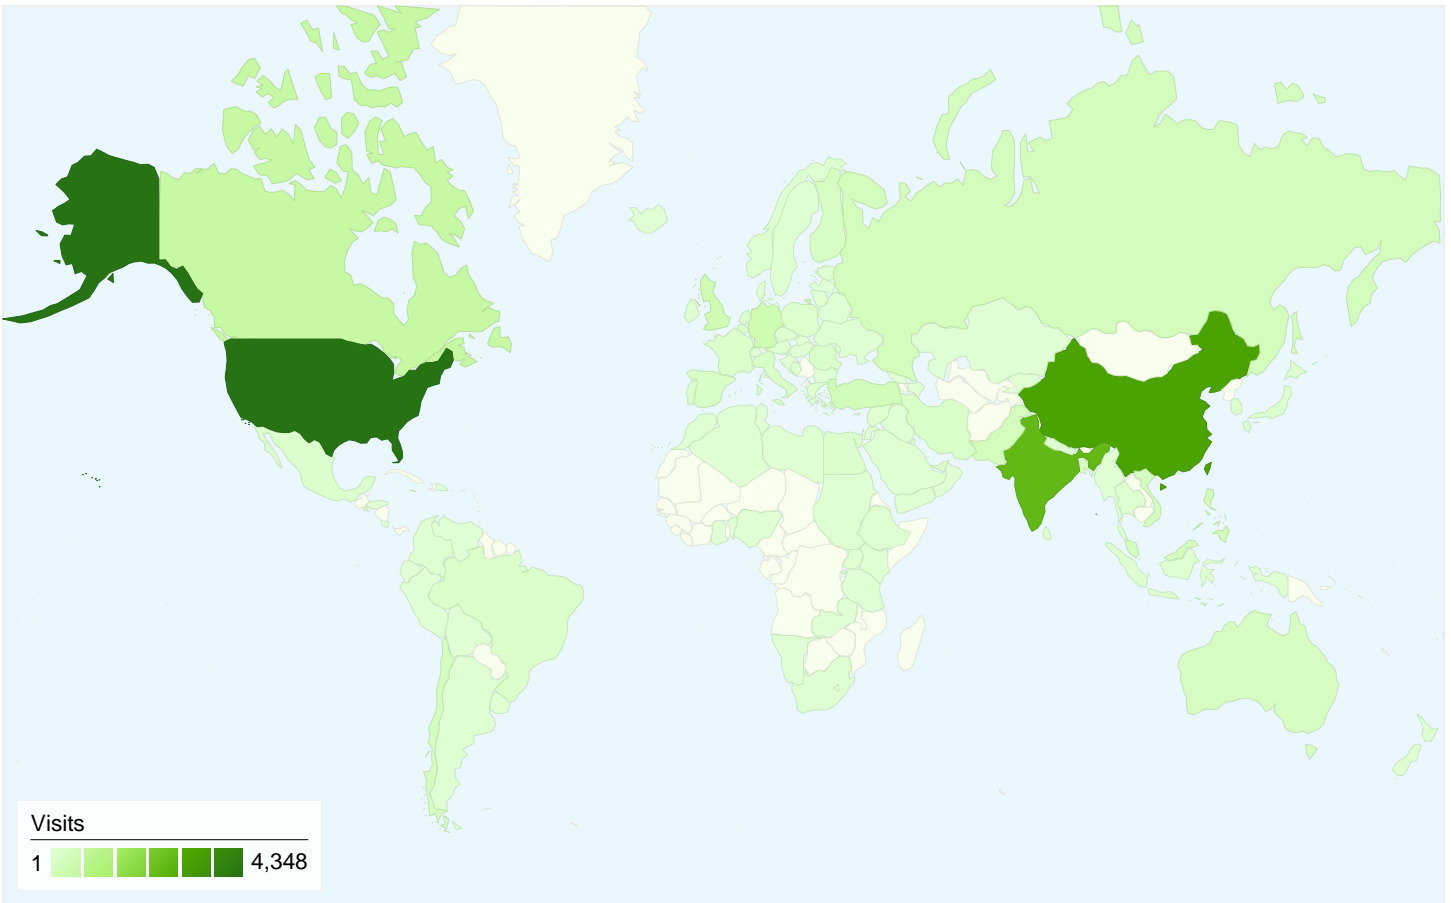

# Map Overlay

Comparing to: Site

## 18,649 visits came from 117 countries/territories

Site Usage						
Visits	Pages/Visit	Avg. Time on Site	% New Visits	Bounce Rate		
<b>18,649</b> % of Site Total: 100.00%	<b>1.61</b> Site Avg: 1.61 (0.00%)	<b>00:01:59</b> Site Avg: 00:01:59 (0.00%)	<b>56.85%</b> Site Avg: 56.74% (0.20%)	<b>77.53%</b> Site Avg: 77.53% (0.00%)		
Country/Territory	Visits	Pages/Visit	Avg. Time on Site	% New Visits	Bounce Rate	
United States	4,348	1.82	00:01:50	59.13%	76.66%	
China	3,094	1.51	00:02:01	52.04%	79.99%	
India	2,609	1.62	00:02:24	77.62%	70.03%	
Taiwan	933	1.73	00:01:50	32.15%	78.03%	
Canada	637	1.43	00:04:28	53.53%	78.65%	
Germany	442	1.26	00:01:11	46.15%	87.10%	
United Kingdom	437	1.39	00:00:47	49.43%	83.52%	
Turkey	350	1.56	00:01:24	62.00%	76.57%	
Philippines	324	1.60	00:02:17	63.89%	69.44%	