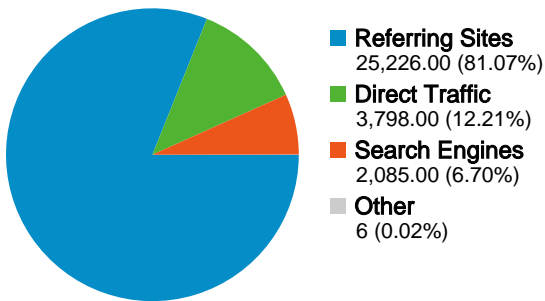

Traffic Sources Overview

Content Overview

Pages	Pageviews	% Pageviews
/courses/ece576/FinalProjects/	44,691	91.11%
/Courses/ece576/FinalProjects/	4,284	8.73%
/courses/ece576/FinalProjects/i	47	0.10%
/oneNet/NetStorage/Home@SL	8	0.02%
/babelfish/translate_url_content	3	0.01%