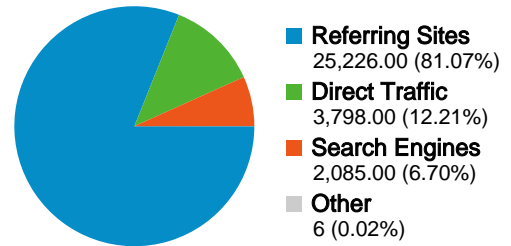

Visitors Overview

Comparing to: Site

26,175 people visited this site

31,115 Visits

26,175 Absolute Unique Visitors

49,050 Pageviews

1.58 Average Pageviews

00:01:39 Time on Site

77.27% Bounce Rate

83.84% New Visits

Technical Profile

Browser	Visits	% visits	Connection Speed	Visits	% visits
Firefox	19,155	61.56%	Cable	9,328	29.98%
Internet Explorer	6,288	20.21%	Unknown	8,881	28.54%
Safari	2,187	7.03%	DSL	7,101	22.82%
Chrome	1,421	4.57%	T1	5,120	16.46%
Opera	965	3.10%	Dialup	611	1.96%

Traffic Sources Overview

Comparing to: Site

All traffic sources sent a total of 31,115 visits

- 12.21% Direct Traffic
- 81.07% Referring Sites
- 6.70% Search Engines

Top Traffic Sources

Sources	Visits	% visits	Keywords	Visits	% visits
slashdot.org (referral)	14,493	46.56%	final projects	250	11.96%
news.slashdot.org (referral)	4,898	15.73%	ece 5760	244	11.67%
(direct) ((none))	3,807	12.23%	ece 576	150	7.18%
google (organic)	1,784	5.73%	ece576	101	4.83%
terasic.com.tw (referral)	984	3.16%	final project	89	4.26%