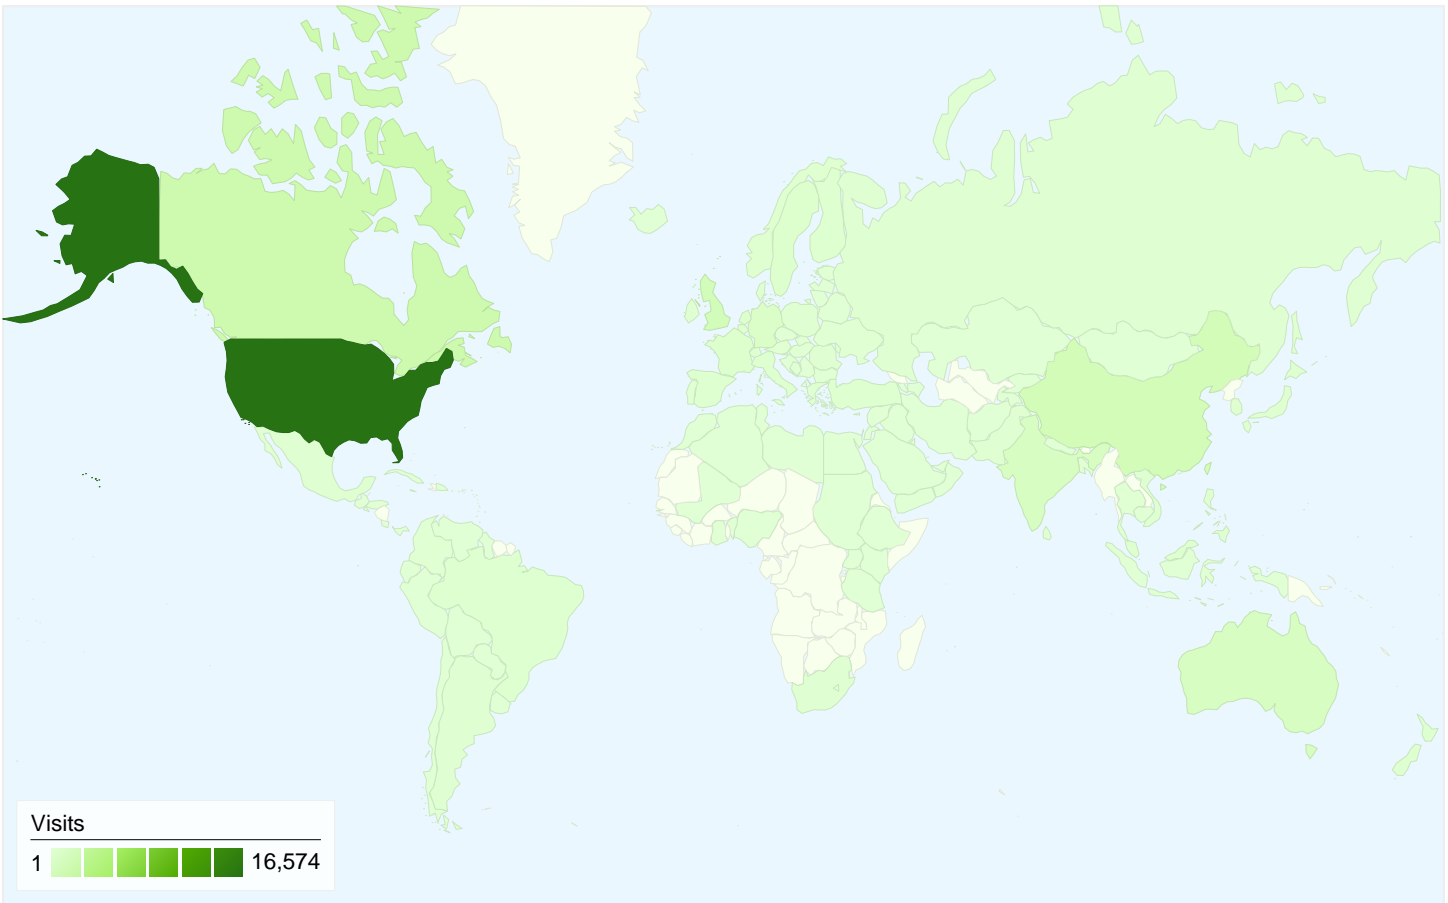

Visitors Overview

Comparing to: Site

26,175 people visited this site

31,115 Visits

26,175 Absolute Unique Visitors

49,050 Pageviews

1.58 Average Pageviews

00:01:39 Time on Site

Traffic Sources Overview

Comparing to: Site

All traffic sources sent a total of 31,115 visits

- 12.21% Direct Traffic
- 81.07% Referring Sites
- 6.70% Search Engines

Top Traffic Sources

Sources	Visits	% visits	Keywords	Visits	% visits
slashdot.org (referral)	14,493	46.56%	final projects	250	11.96%
news.slashdot.org (referral)	4,898	15.73%	ece 5760	244	11.67%
(direct) ((none))	3,807	12.23%	ece 576	150	7.18%
google (organic)	1,784	5.73%	ece576	101	4.83%
terasic.com.tw (referral)	984	3.16%	final project	89	4.26%

Map Overlay

Comparing to: Site

31,115 visits came from 138 countries/territories

Site Usage

Visits	Pages/Visit	Avg. Time on Site	% New Visits	Bounce Rate	
31,115 % of Site Total: 100.00%	1.58 Site Avg: 1.58 (0.00%)	00:01:39 Site Avg: 00:01:39 (0.00%)	83.98% Site Avg: 83.84% (0.17%)	77.27% Site Avg: 77.27% (0.00%)	
Country/Territory	Visits	Pages/Visit	Avg. Time on Site	% New Visits	Bounce Rate
United States	16,574	1.55	00:01:30	87.63%	77.76%
Canada	1,868	1.55	00:01:26	91.54%	78.64%
China	1,371	1.70	00:02:24	71.48%	72.06%
United Kingdom	1,325	1.47	00:01:25	90.87%	80.23%
Australia	923	1.32	00:01:10	95.12%	84.62%
India	915	1.58	00:02:10	73.44%	74.54%
Taiwan	708	2.68	00:03:41	51.69%	56.50%
Germany	550	1.64	00:01:54	79.45%	78.55%
France	373	1.58	00:01:20	83.11%	80.16%
Sweden	328	1.65	00:01:43	91.16%	80.79%