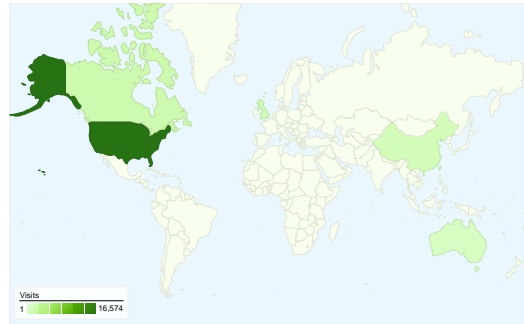

Map Overlay world