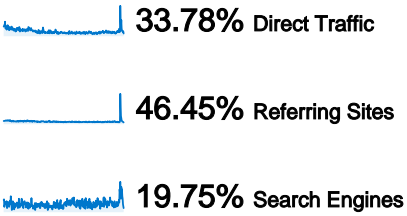

## Technical Profile

Browser	Visits	% visits	Connection Speed	Visits	% visits
Firefox	8,294	44.47%	Unknown	9,079	48.68%
Internet Explorer	6,667	35.75%	DSL	3,826	20.52%
Opera	1,409	7.56%	Cable	2,517	13.50%
Chrome	1,354	7.26%	T1	2,493	13.37%
Safari	648	3.47%	Dialup	713	3.82%

# Traffic Sources Overview

Comparing to: Site

All traffic sources sent a total of 18,649 visits

- **Referring Sites**  
8,663.00 (46.45%)
- **Direct Traffic**  
6,300.00 (33.78%)
- **Search Engines**  
3,684.00 (19.75%)
- **Other**  
2 (0.01%)