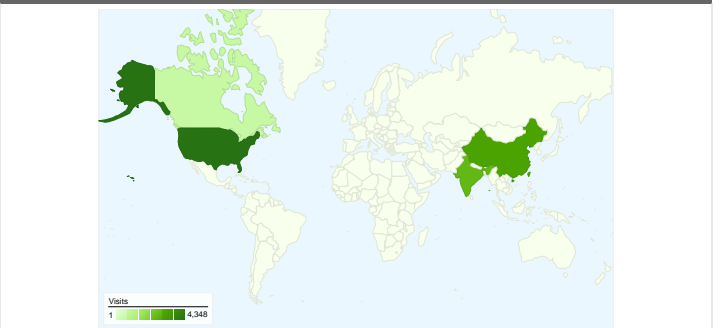

Map Overlay world