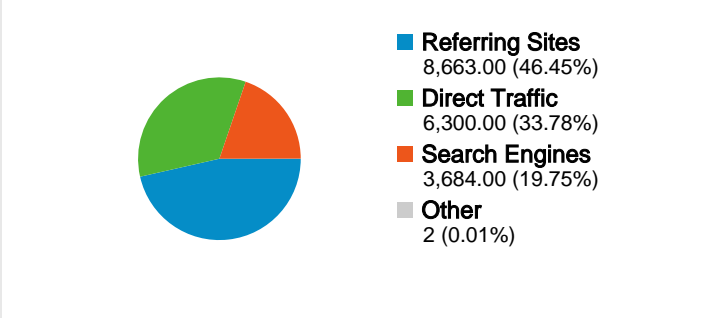

Traffic Sources Overview

Content Overview

Pages	Pageviews	% Pageviews
/courses/ece576/FinalProjects/	19,394	64.73%
/Courses/ece576/FinalProjects/	8,177	27.29%
/ece576/FinalProjects/	2,268	7.57%
/translate_c?hl=es&langpair=en	42	0.14%
/ee476/FinalProjects/	15	0.05%