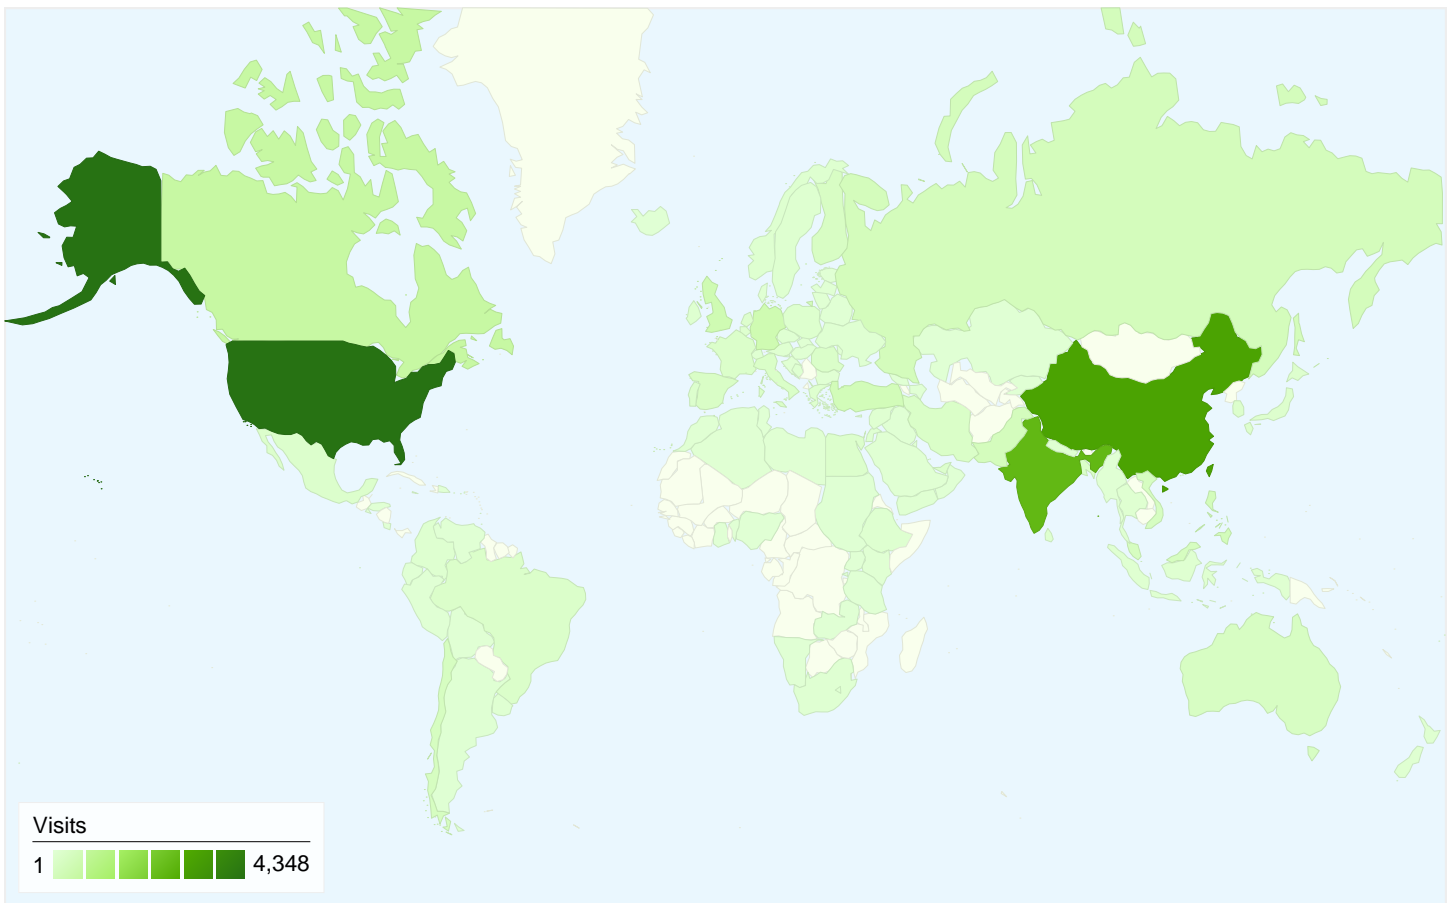

## Traffic Sources Overview

# Visitors Overview

Comparing to: Site

**10,882 people visited this site**

18,649 Visits

10,882 Absolute Unique Visitors

29,961 Pageviews

1.61 Average Pageviews

00:01:59 Time on Site

# Traffic Sources Overview

Comparing to: Site

All traffic sources sent a total of 18,649 visits

- **Referring Sites**  
8,663.00 (46.45%)
- **Direct Traffic**  
6,300.00 (33.78%)
- **Search Engines**  
3,684.00 (19.75%)
- **Other**  
2 (0.01%)

## 18,649 visits came from 117 countries/territories