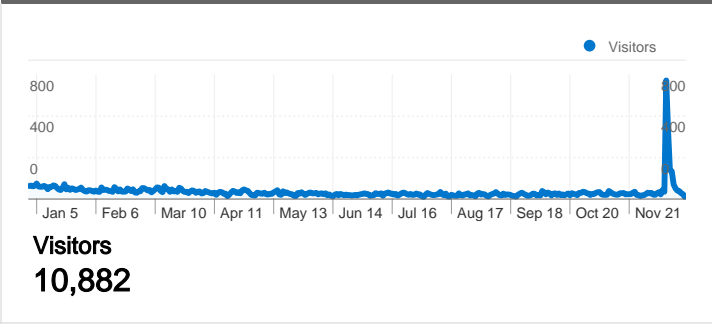

Visitors Overview