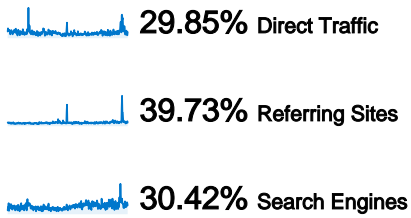

Visitors Overview

Comparing to: Site

10,592 people visited this site

 **16,782 Visits**

 **10,592 Absolute Unique Visitors**

 **30,285 Pageviews**

 **1.80 Average Pageviews**

 **00:02:36 Time on Site**

 **71.37% Bounce Rate**

 **62.01% New Visits**

Technical Profile

Browser	Visits	% visits	Connection Speed	Visits	% visits
Firefox	7,580	45.17%	Unknown	7,242	43.15%
Internet Explorer	5,103	30.41%	T1	3,786	22.56%
Chrome	2,833	16.88%	DSL	3,508	20.90%
Opera	757	4.51%	Cable	1,891	11.27%
Safari	328	1.95%	Dialup	332	1.98%

Traffic Sources Overview

Comparing to: Site

All traffic sources sent a total of 16,782 visits

- Referring Sites
6,668.00 (39.73%)
- Search Engines
5,105.00 (30.42%)
- Direct Traffic
5,009.00 (29.85%)

Top Traffic Sources