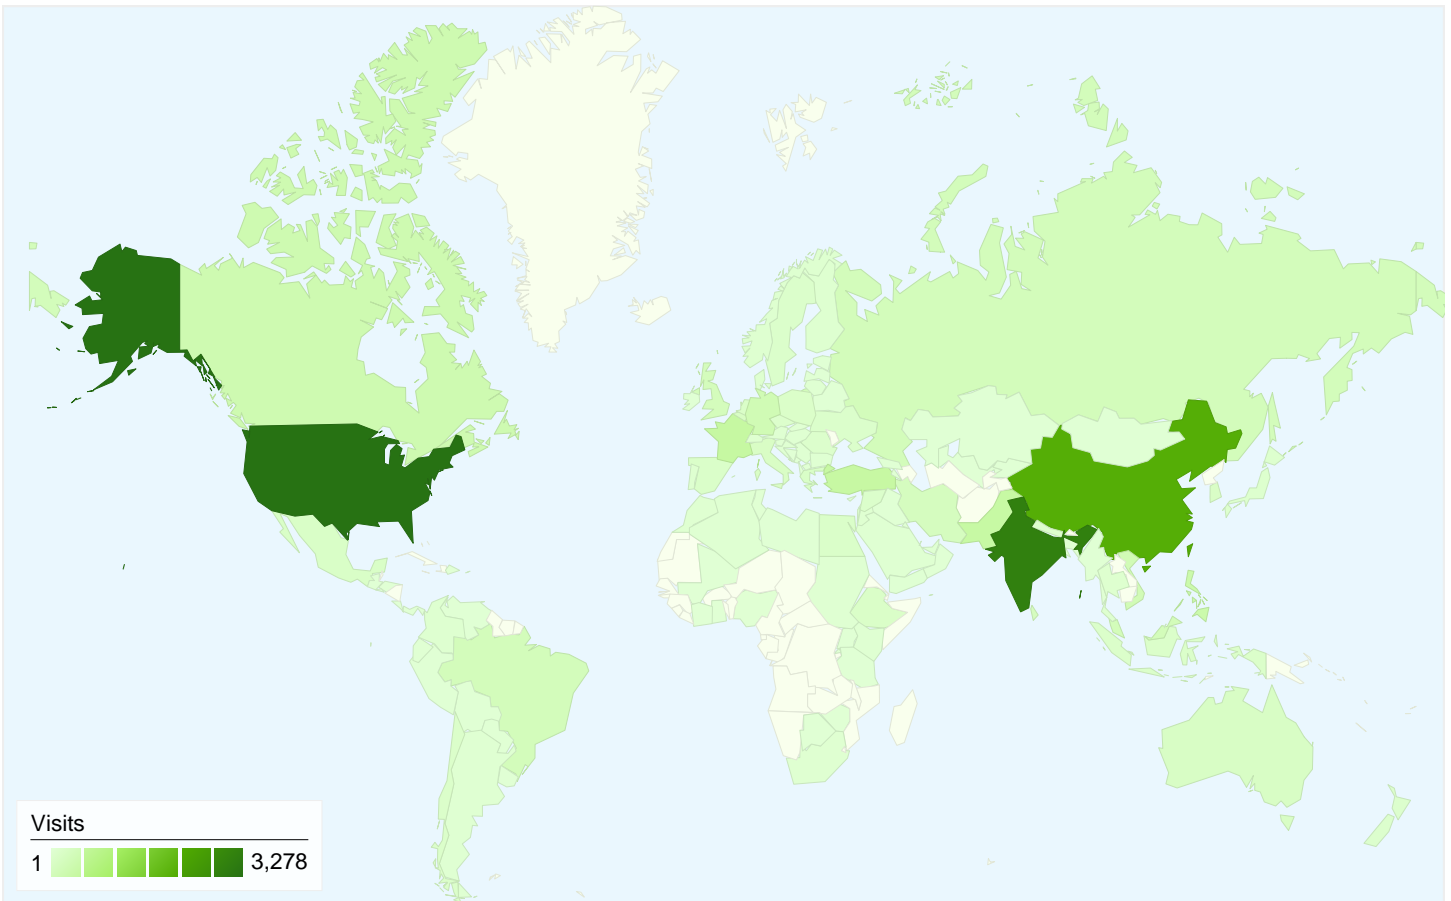

 **62.01%** % New Visits

Visitors Overview

Visitors
10,592

Map Overlay

Traffic Sources Overview

- **Referring Sites**
6,668.00 (39.73%)
- **Search Engines**
5,105.00 (30.42%)
- **Direct Traffic**
5,009.00 (29.85%)

Visitors Overview

Comparing to: Site

10,592 people visited this site

 **16,782 Visits**

 **10,592 Absolute Unique Visitors**

 **30,285 Pageviews**

 **1.80 Average Pageviews**

 **00:02:36 Time on Site**

Traffic Sources Overview

Comparing to: Site

All traffic sources sent a total of 16,782 visits

- Referring Sites
6,668.00 (39.73%)
- Search Engines
5,105.00 (30.42%)
- Direct Traffic
5,009.00 (29.85%)

Top Traffic Sources

Map Overlay

Comparing to: Site

16,782 visits came from 118 countries/territories

Site Usage

Country/Territory	Visits	Pages/Visit	Avg. Time on Site	% New Visits	Bounce Rate
Visits 16,782 % of Site Total: 100.00%	Pages/Visit 1.80 Site Avg: 1.80 (0.00%)	Avg. Time on Site 00:02:36 Site Avg: 00:02:36 (0.00%)	% New Visits 62.10% Site Avg: 62.01% (0.14%)	Bounce Rate 71.37% Site Avg: 71.37% (0.00%)	
United States	3,278	2.10	00:02:26	55.98%	69.68%
India	3,007	1.75	00:02:42	78.75%	65.28%
China	2,125	1.88	00:03:56	51.29%	71.25%
Taiwan	525	2.66	00:03:28	38.67%	66.29%
France	494	1.56	00:01:41	66.19%	75.91%
Turkey	480	1.62	00:02:05	62.71%	73.75%
Pakistan	472	1.63	00:02:22	76.27%	74.15%
Philippines	391	1.49	00:01:34	81.59%	75.19%
Canada	345	2.07	00:06:04	70.72%	67.25%