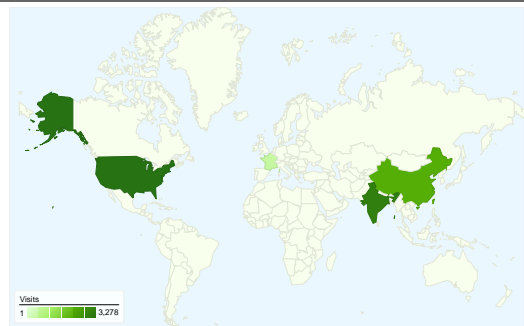

 **62.01%** % New Visits

Visitors Overview

Visitors
10,592

Map Overlay

Traffic Sources Overview

- **Referring Sites**
6,668.00 (39.73%)
- **Search Engines**
5,105.00 (30.42%)
- **Direct Traffic**
5,009.00 (29.85%)

Visitors Overview

Comparing to: Site

10,592 people visited this site

 **16,782 Visits**

 **10,592 Absolute Unique Visitors**

 **30,285 Pageviews**

 **1.80 Average Pageviews**

 **00:02:36 Time on Site**

Traffic Sources Overview

Comparing to: Site

All traffic sources sent a total of 16,782 visits

- Referring Sites
6,668.00 (39.73%)
- Search Engines
5,105.00 (30.42%)
- Direct Traffic
5,009.00 (29.85%)

Top Traffic Sources

Map Overlay

Comparing to: Site

16,782 visits came from 118 countries/territories

Site Usage

Country/Territory	Visits	Pages/Visit	Avg. Time on Site	% New Visits	Bounce Rate
Visits 16,782 % of Site Total: 100.00%	Pages/Visit 1.80 Site Avg: 1.80 (0.00%)	Avg. Time on Site 00:02:36 Site Avg: 00:02:36 (0.00%)	% New Visits 62.10% Site Avg: 62.01% (0.14%)	Bounce Rate 71.37% Site Avg: 71.37% (0.00%)	
United States	3,278	2.10	00:02:26	55.98%	69.68%
India	3,007	1.75	00:02:42	78.75%	65.28%
China	2,125	1.88	00:03:56	51.29%	71.25%
Taiwan	525	2.66	00:03:28	38.67%	66.29%
France	494	1.56	00:01:41	66.19%	75.91%
Turkey	480	1.62	00:02:05	62.71%	73.75%
Pakistan	472	1.63	00:02:22	76.27%	74.15%
Philippines	391	1.49	00:01:34	81.59%	75.19%
Canada	345	2.07	00:06:04	70.72%	67.25%