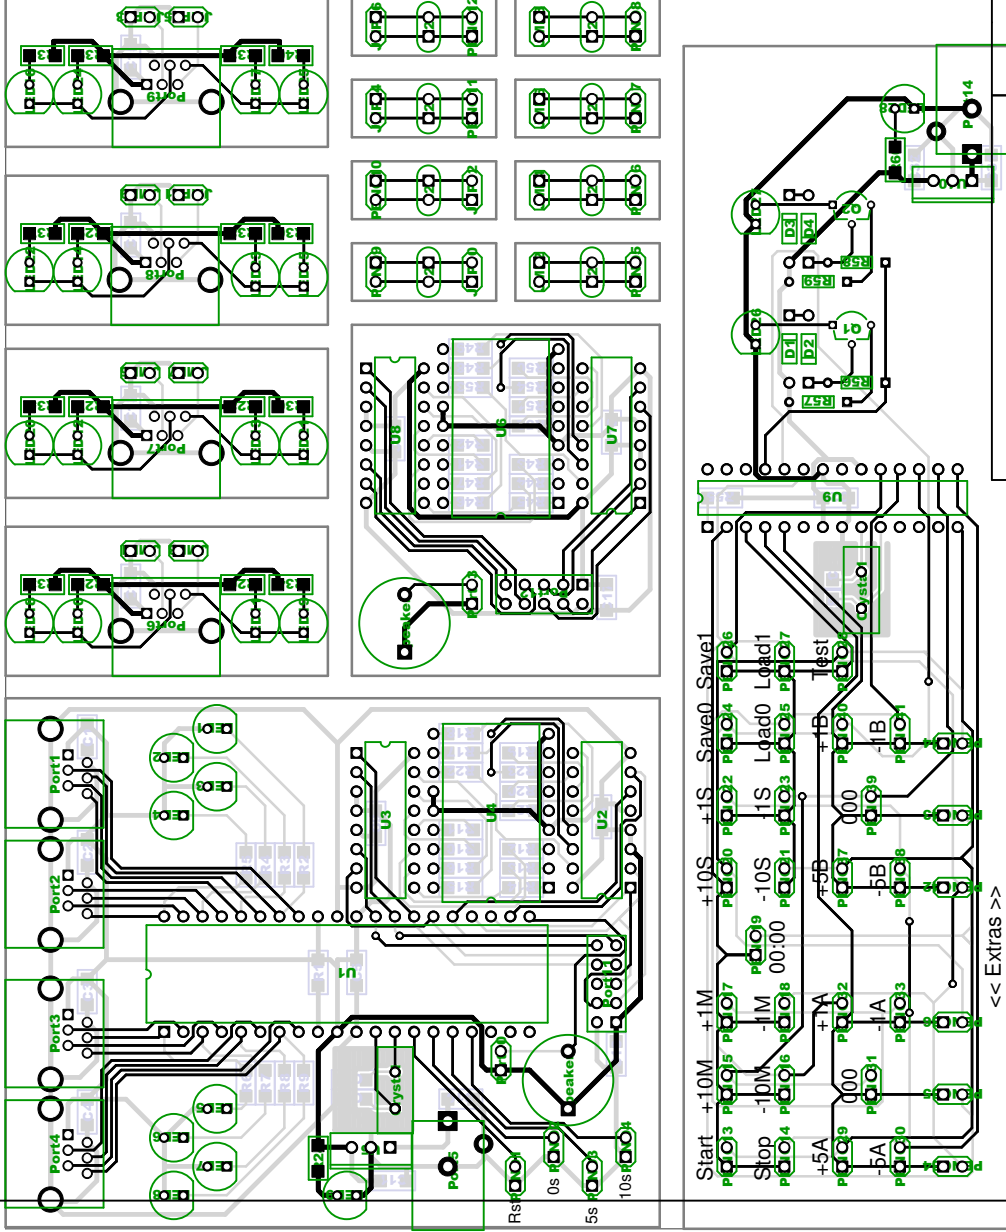

REVISIONS

APPROVED

DATE

DESCRIPTION

REV

ZONE

Moderator and Player Units

and Remote Control

SIZE	FSCM NO.	DWG NO.	REV
SCALE			Sheet 1

REVISIONS

APPROVED

DATE

DESCRIPTION

REV

ZONE

Moderator and Player Units

and Remote Control

SIZE FSCM NO. DWG NO.

REV

SCALE

Sheet 1