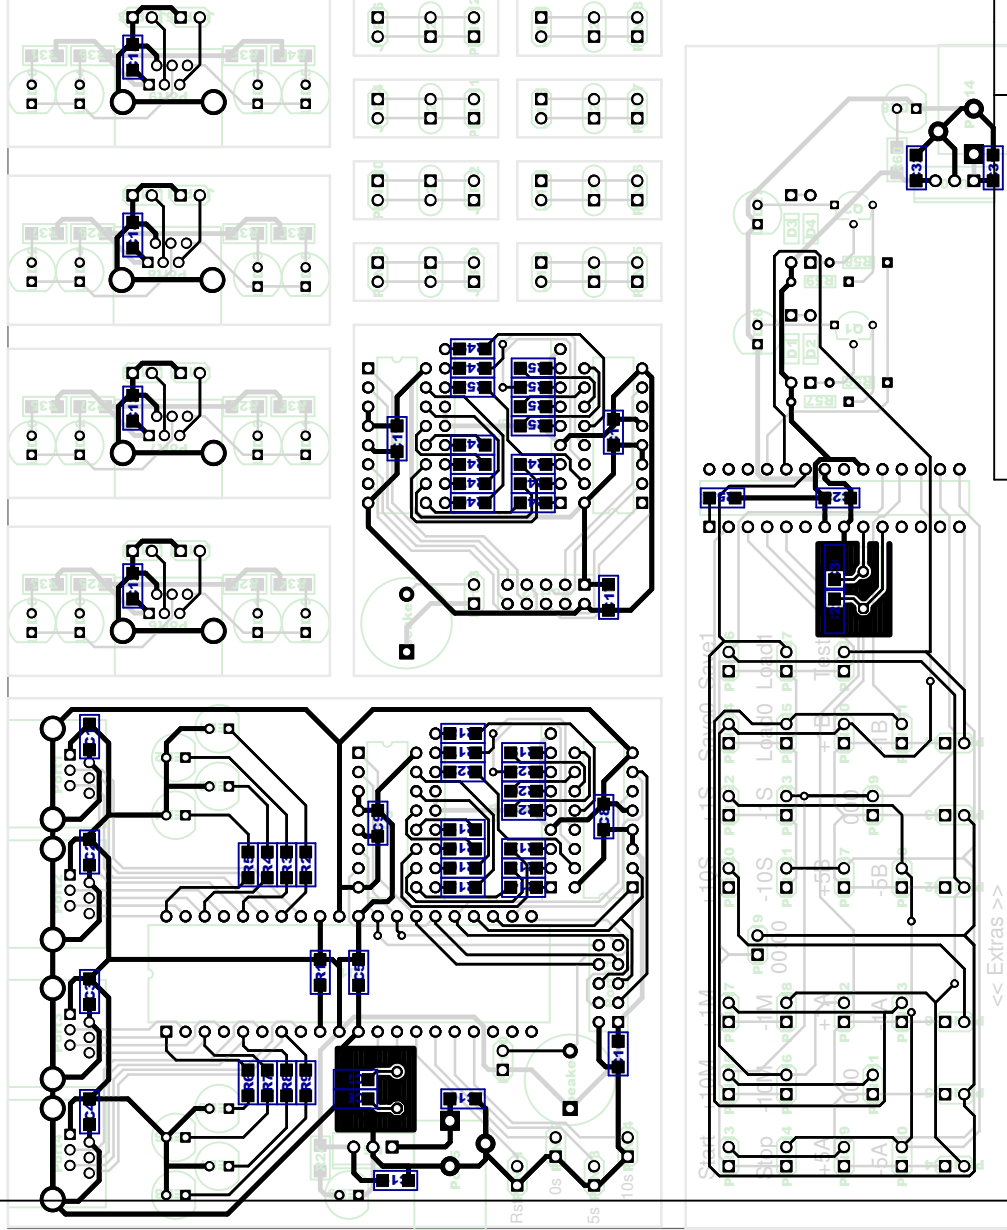

SIZE	FSCM NO.	DWG NO.	REV
SCALE			Sheet 1

REVISIONS

APPROVED

DATE

DESCRIPTION

REV

ZONE

Moderator and Player Units

and Remote Control

SIZE FSCM NO. DWG NO.

REV

SCALE

Sheet 1