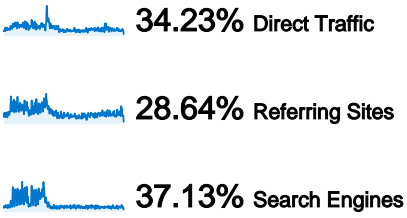

Visitors Overview

Comparing to: Site

22,597 people visited this site

44,524 Visits

22,597 Absolute Unique Visitors

79,047 Pageviews

1.78 Average Pageviews

00:03:10 Time on Site

71.16% Bounce Rate

50.11% New Visits

Technical Profile

Browser	Visits	% visits	Connection Speed	Visits	% visits
Firefox	21,936	49.27%	Unknown	15,565	34.96%
Internet Explorer	18,292	41.08%	T1	13,515	30.35%
Opera	2,199	4.94%	Cable	7,282	16.36%
Safari	1,270	2.85%	DSL	6,951	15.61%
Mozilla	430	0.97%	Dialup	1,132	2.54%

All traffic sources sent a total of 44,524 visits

Top Traffic Sources

Sources	Visits	% visits
google (organic)	15,456	34.71%
(direct) ((none))	15,244	34.23%
nbb.cornell.edu (referral)	2,445	5.49%
ipass.net (referral)	1,400	3.14%
en.wikibooks.org (referral)	493	1.11%