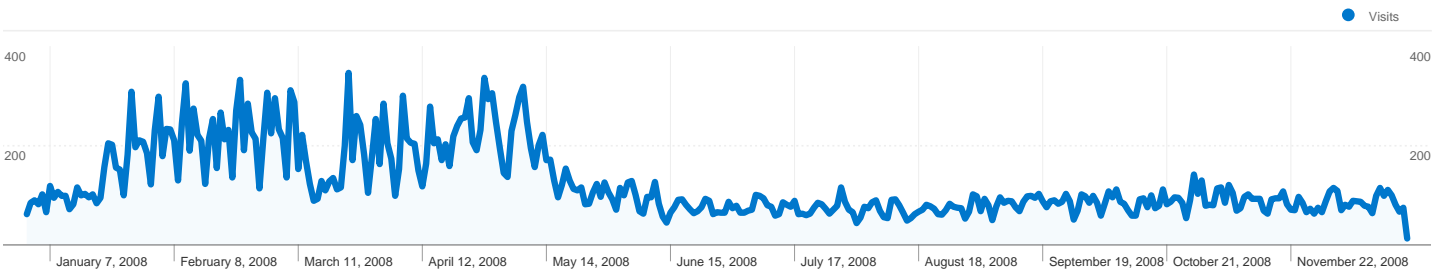

Dashboard

Comparing to: Site

Site Usage

44,524 Visits

71.16% Bounce Rate

79,047 Pageviews

00:03:10 Avg. Time on Site

1.78 Pages/Visit

Visitors Overview

Comparing to: Site

22,597 people visited this site

44,524 Visits

22,597 Absolute Unique Visitors

79,047 Pageviews

1.78 Average Pageviews

00:03:10 Time on Site

All traffic sources sent a total of 44,524 visits

Top Traffic Sources

Sources	Visits	% visits
google (organic)	15,456	34.71%
(direct) ((none))	15,244	34.23%
nbb.cornell.edu (referral)	2,445	5.49%
ipass.net (referral)	1,400	3.14%
en.wikibooks.org (referral)	493	1.11%

Site Usage

Visits	Pages/Visit	Avg. Time on Site	% New Visits	Bounce Rate	
44,524 % of Site Total: 100.00%	1.78 Site Avg: 1.78 (0.00%)	00:03:10 Site Avg: 00:03:10 (0.00%)	50.19% Site Avg: 50.11% (0.15%)	71.16% Site Avg: 71.16% (0.00%)	
Country/Territory	Visits	Pages/Visit	Avg. Time on Site	% New Visits	Bounce Rate
United States	19,974	1.76	00:03:46	34.60%	69.24%
India	3,657	1.68	00:02:50	63.52%	72.00%
China	2,973	1.70	00:02:17	56.88%	73.39%
Germany	1,026	2.06	00:02:21	71.15%	72.42%
Iran	880	1.39	00:01:40	66.02%	81.14%
Canada	821	2.11	00:03:11	68.70%	66.02%
Turkey	783	1.62	00:01:56	61.05%	75.61%
Poland	655	1.48	00:01:38	50.69%	80.76%
United Kingdom	626	1.72	00:02:06	71.09%	73.80%
Romania	619	1.67	00:01:53	35.86%	76.41%