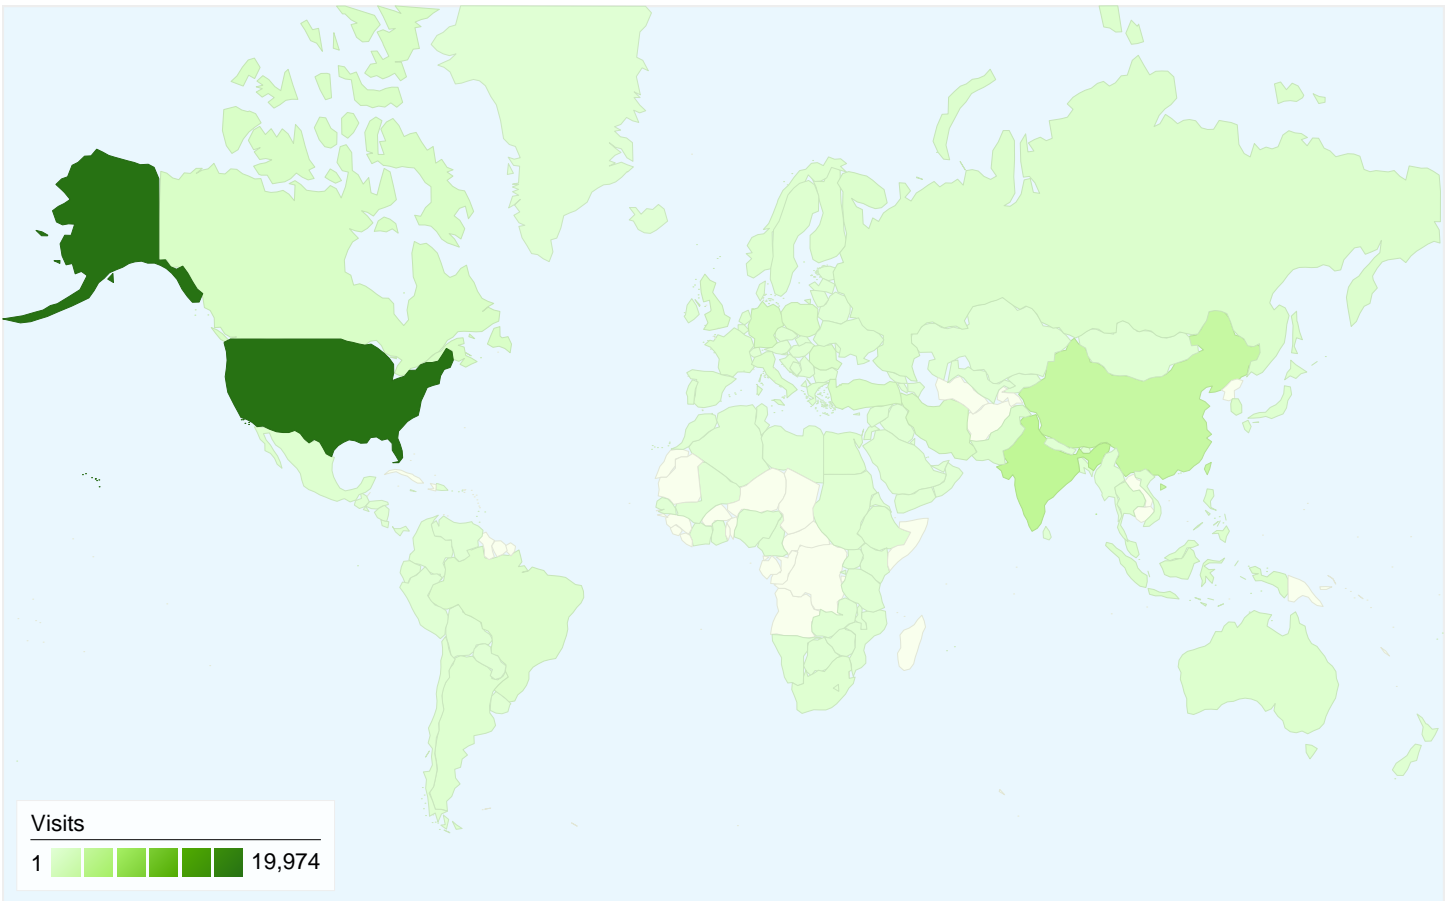

Visitors Overview

Comparing to: Site

22,597 people visited this site

44,524 Visits

22,597 Absolute Unique Visitors

79,047 Pageviews

1.78 Average Pageviews

00:03:10 Time on Site

All traffic sources sent a total of 44,524 visits

Top Traffic Sources

Sources	Visits	% visits
google (organic)	15,456	34.71%
(direct) ((none))	15,244	34.23%
nbb.cornell.edu (referral)	2,445	5.49%
ipass.net (referral)	1,400	3.14%
en.wikibooks.org (referral)	493	1.11%

Keywords	Visits	% visits
ece 476	3,500	21.17%
ece476	1,573	9.52%
ece 476 cornell	1,160	7.02%
cornell ece 476	886	5.36%
ee476	501	3.03%

Map Overlay

Comparing to: Site

44,524 visits came from 142 countries/territories

Site Usage

Visits	Pages/Visit	Avg. Time on Site	% New Visits	Bounce Rate	
44,524 % of Site Total: 100.00%	1.78 Site Avg: 1.78 (0.00%)	00:03:10 Site Avg: 00:03:10 (0.00%)	50.19% Site Avg: 50.11% (0.15%)	71.16% Site Avg: 71.16% (0.00%)	
Country/Territory	Visits	Pages/Visit	Avg. Time on Site	% New Visits	Bounce Rate
United States	19,974	1.76	00:03:46	34.60%	69.24%
India	3,657	1.68	00:02:50	63.52%	72.00%
China	2,973	1.70	00:02:17	56.88%	73.39%
Germany	1,026	2.06	00:02:21	71.15%	72.42%
Iran	880	1.39	00:01:40	66.02%	81.14%
Canada	821	2.11	00:03:11	68.70%	66.02%
Turkey	783	1.62	00:01:56	61.05%	75.61%
Poland	655	1.48	00:01:38	50.69%	80.76%
United Kingdom	626	1.72	00:02:06	71.09%	73.80%
Romania	619	1.67	00:01:53	35.86%	76.41%