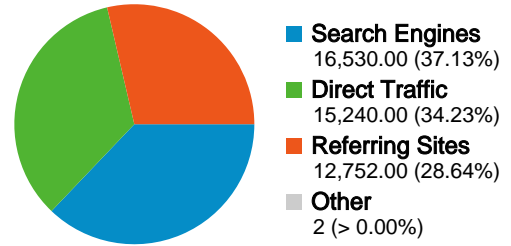

Visitors Overview

Comparing to: Site

22,597 people visited this site

44,524 Visits

22,597 Absolute Unique Visitors

79,047 Pageviews

1.78 Average Pageviews

00:03:10 Time on Site

71.16% Bounce Rate

50.11% New Visits

Technical Profile

Browser	Visits	% visits	Connection Speed	Visits	% visits
Firefox	21,936	49.27%	Unknown	15,565	34.96%
Internet Explorer	18,292	41.08%	T1	13,515	30.35%
Opera	2,199	4.94%	Cable	7,282	16.36%
Safari	1,270	2.85%	DSL	6,951	15.61%
Mozilla	430	0.97%	Dialup	1,132	2.54%

All traffic sources sent a total of 44,524 visits

Top Traffic Sources

Sources	Visits	% visits
google (organic)	15,456	34.71%
(direct) ((none))	15,244	34.23%
nbb.cornell.edu (referral)	2,445	5.49%
ipass.net (referral)	1,400	3.14%
en.wikibooks.org (referral)	493	1.11%