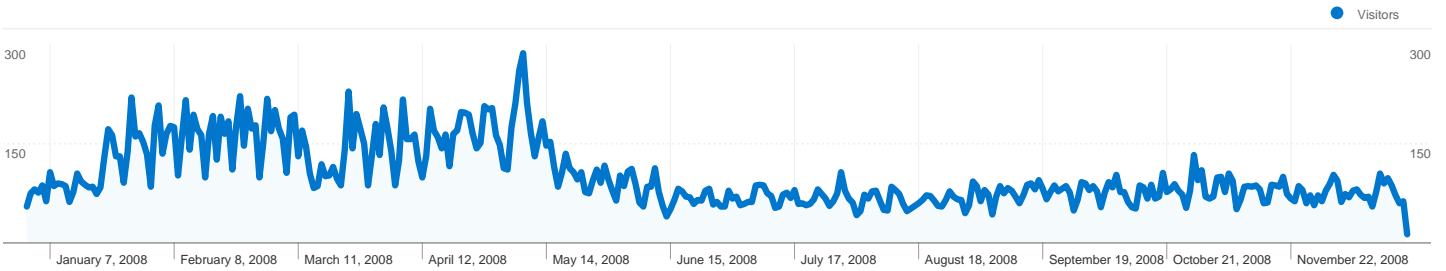

Dashboard

Comparing to: Site

Site Usage

44,524 Visits

71.16% Bounce Rate

79,047 Pageviews

00:03:10 Avg. Time on Site

1.78 Pages/Visit

50.11% % New Visits

Visitors Overview

Visitors
22,597

Map Overlay world

Traffic Sources Overview

Content Overview

Pages	Pageviews	% Pageviews
/courses/ee476/	76,923	97.31%
/Courses/ee476/	1,771	2.24%
/courses/ee476/indexNEW.html	44	0.06%
/babelfish/translate_url_content	38	0.05%
/translate_c?hl=es&sl=en&u=htt	15	0.02%

Visitors Overview

Comparing to: Site

22,597 people visited this site

44,524 Visits

22,597 Absolute Unique Visitors

79,047 Pageviews

1.78 Average Pageviews

00:03:10 Time on Site

Site Usage

Visits	Pages/Visit	Avg. Time on Site	% New Visits	Bounce Rate	
44,524 % of Site Total: 100.00%	1.78 Site Avg: 1.78 (0.00%)	00:03:10 Site Avg: 00:03:10 (0.00%)	50.19% Site Avg: 50.11% (0.15%)	71.16% Site Avg: 71.16% (0.00%)	
Country/Territory	Visits	Pages/Visit	Avg. Time on Site	% New Visits	Bounce Rate
United States	19,974	1.76	00:03:46	34.60%	69.24%
India	3,657	1.68	00:02:50	63.52%	72.00%
China	2,973	1.70	00:02:17	56.88%	73.39%
Germany	1,026	2.06	00:02:21	71.15%	72.42%
Iran	880	1.39	00:01:40	66.02%	81.14%
Canada	821	2.11	00:03:11	68.70%	66.02%
Turkey	783	1.62	00:01:56	61.05%	75.61%
Poland	655	1.48	00:01:38	50.69%	80.76%
United Kingdom	626	1.72	00:02:06	71.09%	73.80%
Romania	619	1.67	00:01:53	35.86%	76.41%