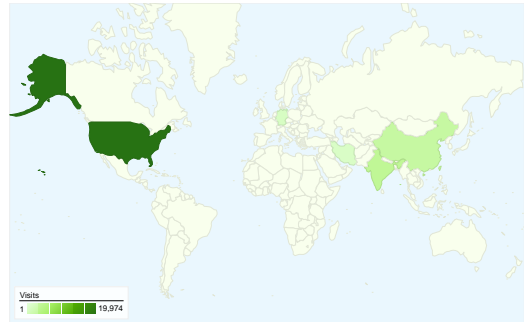

50.11% % New Visits

Visitors Overview

Visitors
22,597

Map Overlay world

Traffic Sources Overview

Content Overview

Pages	Pageviews	% Pageviews
/courses/ee476/	76,923	97.31%
/Courses/ee476/	1,771	2.24%
/courses/ee476/indexNEW.html	44	0.06%
/babelfish/translate_url_content	38	0.05%
/translate_c?hl=es&sl=en&u=htt	15	0.02%

Visitors Overview

Comparing to: Site

22,597 people visited this site

44,524 Visits

22,597 Absolute Unique Visitors

79,047 Pageviews

1.78 Average Pageviews

00:03:10 Time on Site

All traffic sources sent a total of 44,524 visits

Top Traffic Sources

Sources	Visits	% visits
google (organic)	15,456	34.71%
(direct) ((none))	15,244	34.23%
nbb.cornell.edu (referral)	2,445	5.49%
ipass.net (referral)	1,400	3.14%
en.wikibooks.org (referral)	493	1.11%

Site Usage

Visits	Pages/Visit	Avg. Time on Site	% New Visits	Bounce Rate	
44,524 % of Site Total: 100.00%	1.78 Site Avg: 1.78 (0.00%)	00:03:10 Site Avg: 00:03:10 (0.00%)	50.19% Site Avg: 50.11% (0.15%)	71.16% Site Avg: 71.16% (0.00%)	
Country/Territory	Visits	Pages/Visit	Avg. Time on Site	% New Visits	Bounce Rate
United States	19,974	1.76	00:03:46	34.60%	69.24%
India	3,657	1.68	00:02:50	63.52%	72.00%
China	2,973	1.70	00:02:17	56.88%	73.39%
Germany	1,026	2.06	00:02:21	71.15%	72.42%
Iran	880	1.39	00:01:40	66.02%	81.14%
Canada	821	2.11	00:03:11	68.70%	66.02%
Turkey	783	1.62	00:01:56	61.05%	75.61%
Poland	655	1.48	00:01:38	50.69%	80.76%
United Kingdom	626	1.72	00:02:06	71.09%	73.80%
Romania	619	1.67	00:01:53	35.86%	76.41%