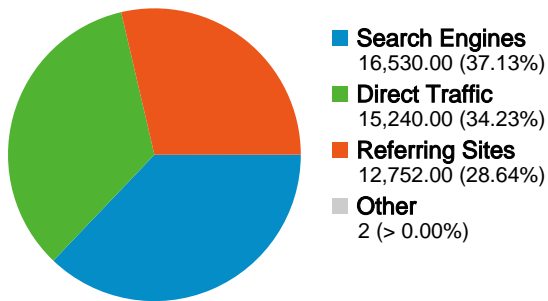

Dashboard

Comparing to: Site

Site Usage

44,524 Visits

71.16% Bounce Rate

79,047 Pageviews

00:03:10 Avg. Time on Site

1.78 Pages/Visit

50.11% % New Visits

Visitors Overview

Visitors
22,597

Map Overlay world

Traffic Sources Overview

Content Overview

Pages	Pageviews	% Pageviews
/courses/ee476/	76,923	97.31%
/Courses/ee476/	1,771	2.24%
/courses/ee476/indexNEW.html	44	0.06%
/babelfish/translate_url_content	38	0.05%
/translate_c?hl=es&sl=en&u=htt	15	0.02%

Visitors Overview

Comparing to: Site

22,597 people visited this site

44,524 Visits

22,597 Absolute Unique Visitors

79,047 Pageviews

1.78 Average Pageviews

00:03:10 Time on Site

All traffic sources sent a total of 44,524 visits

Top Traffic Sources

Sources	Visits	% visits
google (organic)	15,456	34.71%
(direct) ((none))	15,244	34.23%
nbb.cornell.edu (referral)	2,445	5.49%
ipass.net (referral)	1,400	3.14%
en.wikibooks.org (referral)	493	1.11%