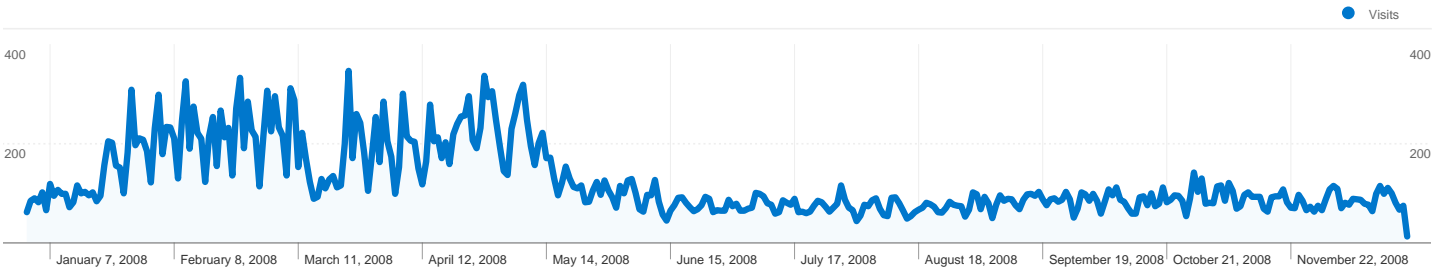

All traffic sources sent a total of 44,524 visits