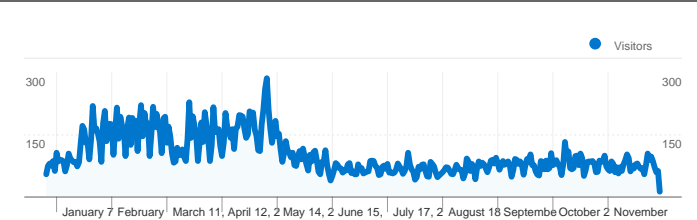

Visitors Overview

Visitors
22,597